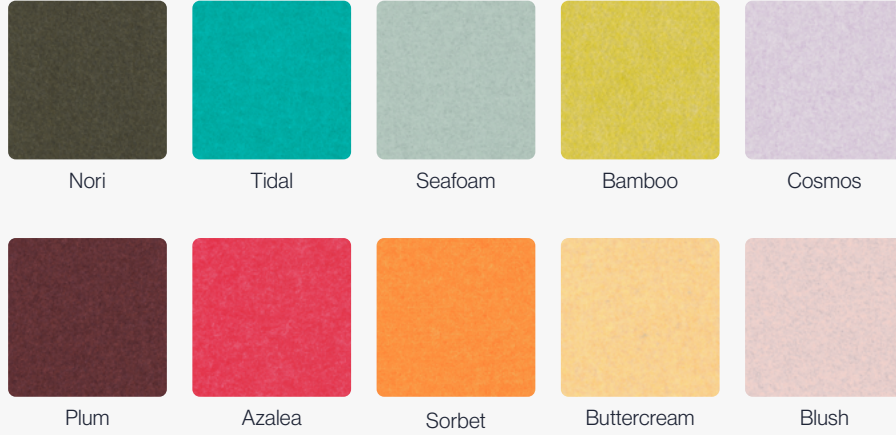

2 Available Finishes

Baffle Color

Soft Sound®
Vivids
Standard