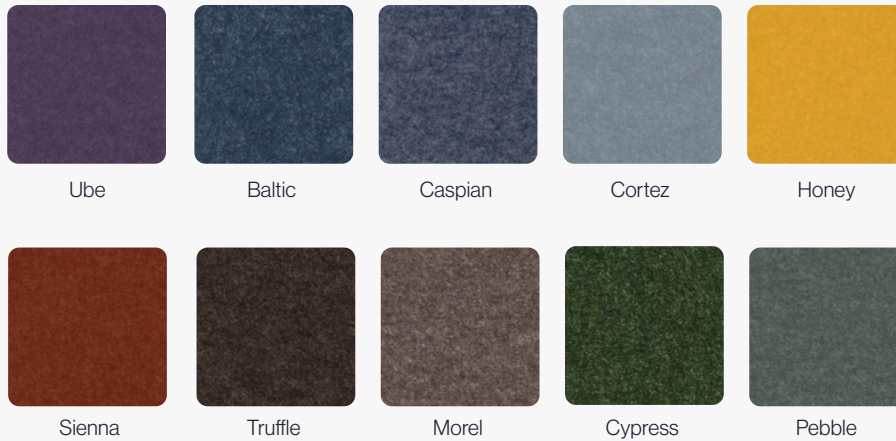

Soft Sound®
Elementals
Standard