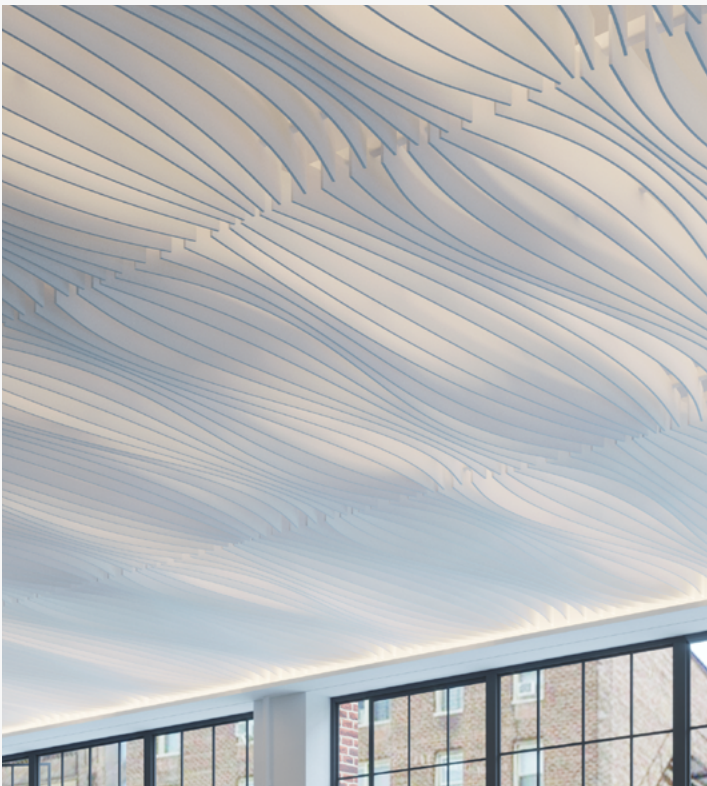

Unique Acoustic Solution