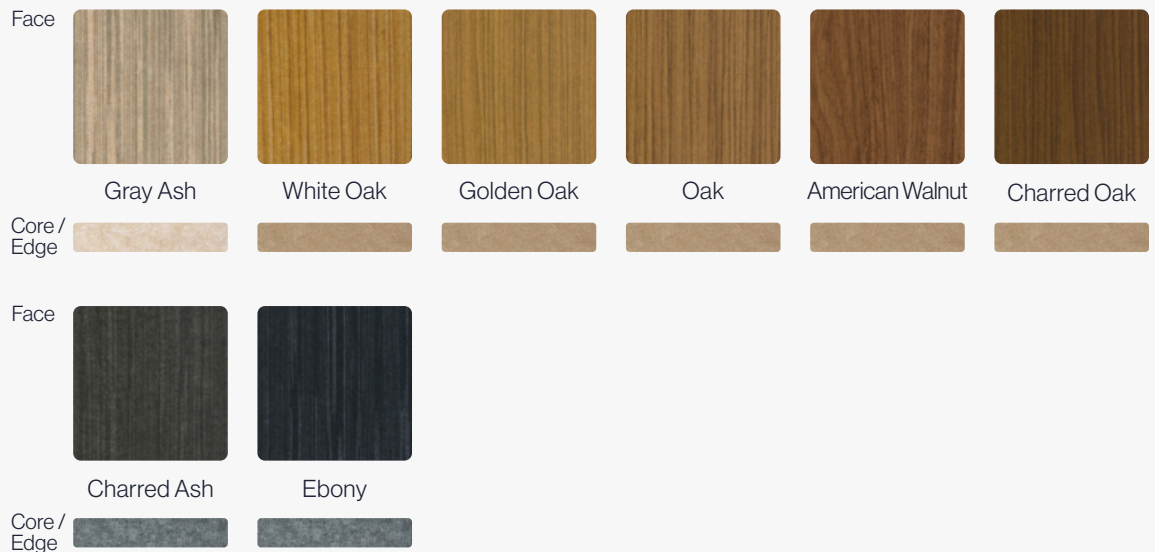

## 2 Available Finishes

2 Available Finishes

Baffle Color

**Soft Sound®  
Essentials**  
Standard

**Soft Sound®  
Wood Texture**  
Premium

*i* As with natural wood, variation in color and grain is expected and grain will not align across panels.