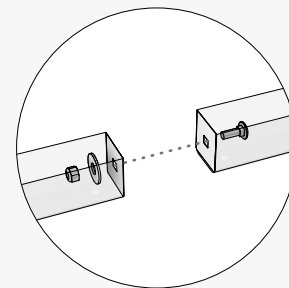

## Attachment Details

Atmosfera® is designed for ease of install and assembly.

**Multiple Modules Grid**

1" gap between Atmosfera® Flow Module Fins

**Unistrut Connector and Rib End to End Connection**