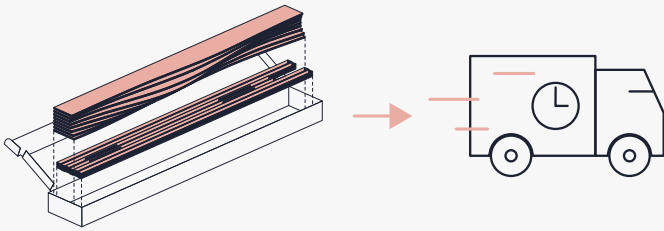

Our Key Features

Faster Shipping & Installation

Because they're preconfigured, production starts as soon as you order. Once complete Atmosphera®'s easy-to-assemble modules are promptly shipped, helping you cut down installation times and meet your project deadlines.