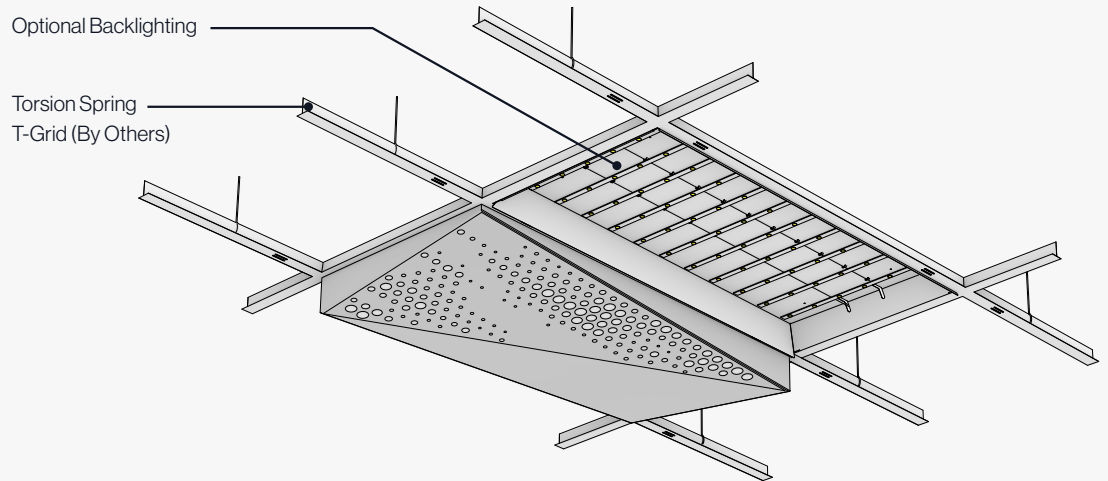

1 Understanding the System

Accessory Options - Ceiling

- Frosted light diffusing backer
- ½" acoustic backer
- Backlight

Check out our Configuration examples on PAGE 12.