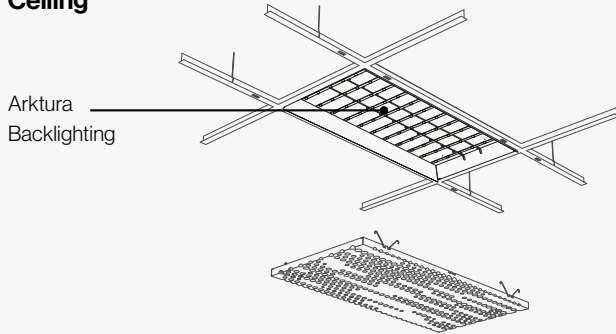

4 Product Specifications & Certifications

System Specs

Dimensions (WxHxD)	2' x 4' x 5"
Material	Aluminum
Openness in Plan	Half Pattern: 7% Full Pattern: 12% Full Solid: 0%
Fire Rating	ASTM E84 - Class A
Acoustics (with optional Soft Sound® backer)	True NRC® 0.50: Half Pattern (Ceiling) ; E-200 Method True NRC® 0.60: Half Pattern (Wall) ; F-70 Method True NRC® 0.70: Full Pattern (Ceiling) ; E-200 Method True NRC® 0.70: Full Pattern (Wall) ; F-70 Method True NRC® 0.20: Full Solid (Ceiling) ; E-200 Method True NRC® 0.35: Full Solid (Wall) ; F-70 Method
Ceiling Attachment	Torsion Grid (By Others)
Wall Attachment	Vertika® Wall (Refer to Vertika® Brochure)
Accessibility	Torsion Spring Hinge
Trimmability	Yes (Refer to Installation Manuals)
Accessories	Ceiling Section: Acoustic Backer, Translucent Backer, Backlighting Wall Section: Backlighting (Contact your Rep for Custom Backer Options)

Ceiling

Sections - Ceiling

Front view

Side view

Vertika® Wall

Sections - Wall

Top view

Side view