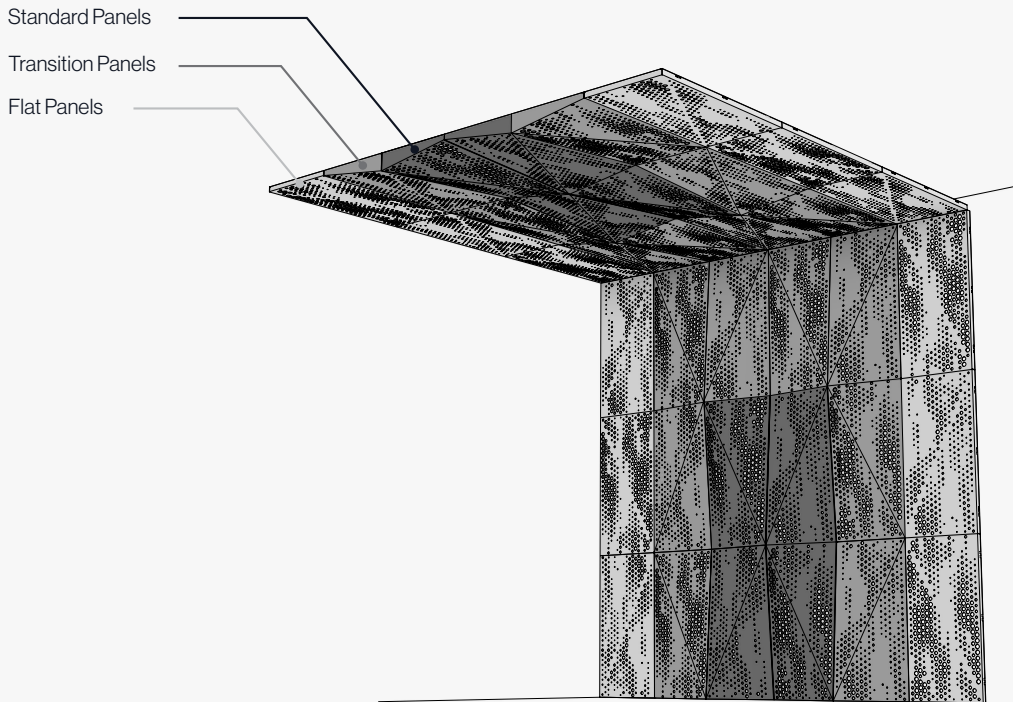

Wall to Ceiling Transitions

Delta Drop® Backers are available for use with Delta Drop® Transition Panels. Contact your Rep for info