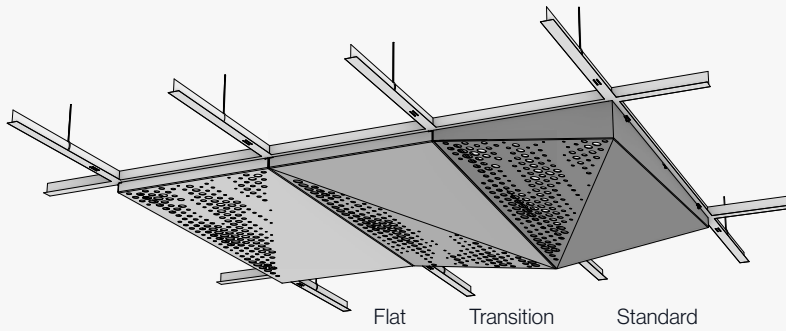

A R K T U R A

Delta Drop[®] 2x4

Ceiling & Wall **Panels**

Our Key Features

Delta Drop® 2x4 brings faceted, dimensional geometry to your design, in a long, narrow panel. Plus, it offers easy installation, using quick torsion spring attachment across standard ceiling grid systems, or simple wall attachment using our Vertika® channel system. Integrated backlighting is available if you want to add some light to your design, or try our Soft Sound® backer if you are looking for an acoustic solution.

Get the same great unique aesthetics of Delta Drop® in a flush, level form factor, friendly to field trimming with our Delta Drop® Flat Panels.

Transition Panels

Utilize Delta Drop® Transition Panels to seamlessly shift from wall to ceilings or create a subtle waterfall effect when paired with standard panels.

 Illustrative images. Patterns may not match the product

2 Optional Accessories

Transition and Flat Panels

Mix and match multiple panel types to create a unique, multi-dimensional space.

Panels

Elevations

Delta Drop® Transition Panels and Delta Drop® Flat Panels are available both in Full Solid, Full Pattern and Half Pattern options.