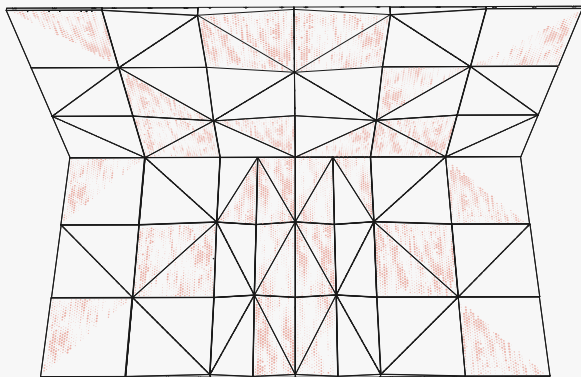

Design with Standard Panels

We make it easy to create stunning faceted designs on a standard torsion grid. Mix and match our available panel sizes in stepped or continuous configurations. Choose from our library of patterns and panel types to fit the unique needs of your project.

Integrated Lighting Options

We have designed an integrated backlight allowing you to create a variety of functional and decorative lighting solutions.