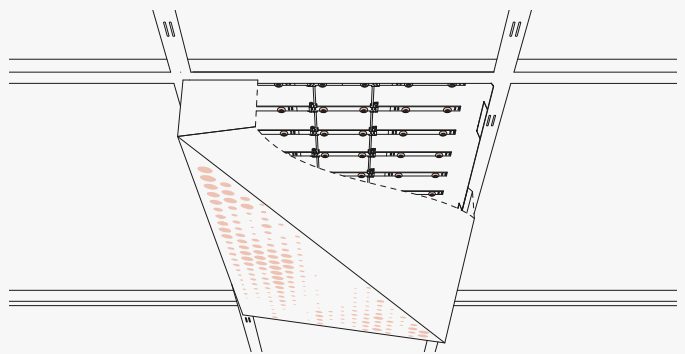

Design with Standard Panels

We make it easy to create stunning faceted designs on a standard torsion grid. Mix and match our available panel sizes in stepped or continuous configurations. Choose from our library of patterns and panel types to fit the unique needs of your project.

Integrated Lighting Options

We have designed an integrated backlight allowing you to create a variety of functional and decorative lighting solutions.