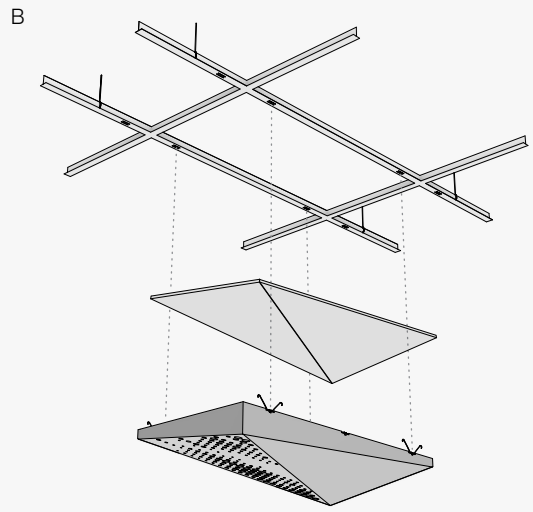

2 Optional Accessories

Possible Configurations

Refer to the chart and corresponding diagrams below for available backer options for Ceiling Panels.

	No Backer	Translucent Backer	Soft Sound® Backer
No light	A	B	C
Backlighting		D	

ⓘ Contact your Rep for info on Custom Delta Drop® Backers for use with Vertika® Wall System.