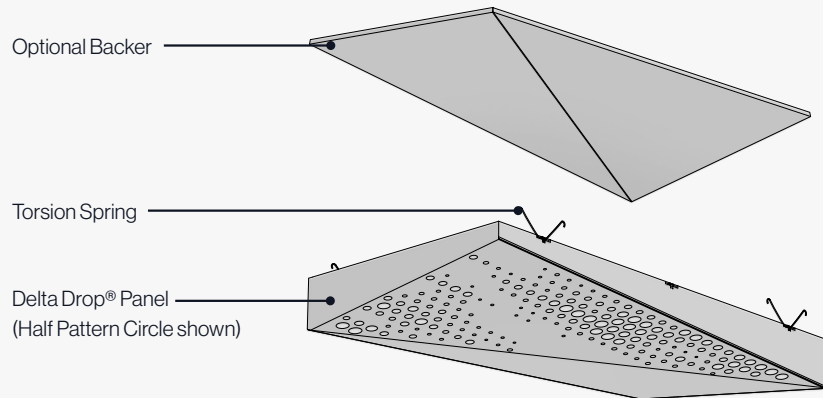

1 Understanding the System

Accessory Options - Ceiling

- Frosted light diffusing backer
- ½" acoustic backer
- Backlight

Check out our Configuration examples on PAGE 12.