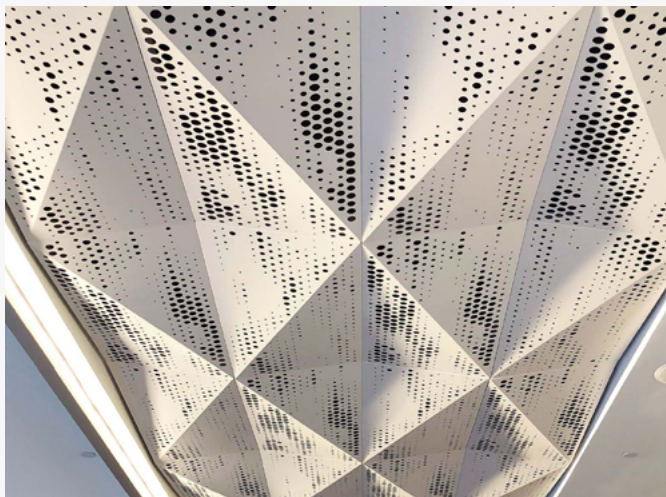

Backers

Acoustic Backer

We offer various options of Soft Sound® panel inserts to achieve a variety of NRC ratings. Please refer to our True NRC® table of ratings.