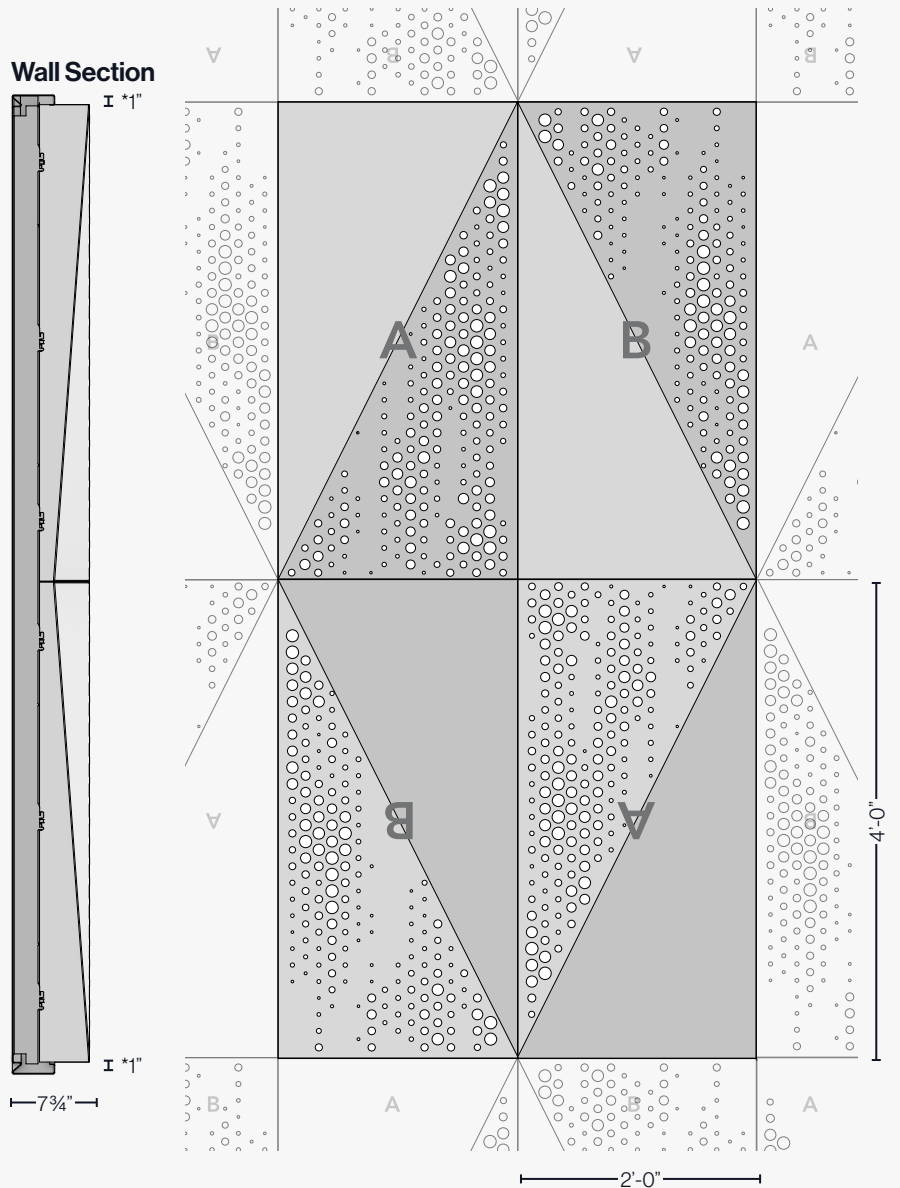

Delta Drop®
Full Solid 2x4

Delta Drop®
Half Pattern Circle 2x4

Delta Drop®
Full Pattern Circle 2x4

Seamlessly Join Walls & Ceilings

Delta Drop® easily transitions from one plane to another and around corners.

- Panel A: 1% Open 99% Closed
- Panel B: 1% Open 99% Closed

*Vertika® Trim

Ceiling Section

Panel Configuration, Wall or Ceiling

Wall Section

⚠ All dimensions nominal.

1 Understanding the System

Understanding the Panel - Delta Drop® Half Pattern Circle

The faceted surface is created using 2 unique panels tiled in a specific arrangement to create continuity across your space.

- Panel A: 8% Open 92% Closed
- Panel B: 6% Open 94% Closed

*Vertika® Trim

Ceiling Section

Panel Configuration, Wall or Ceiling

! All dimensions nominal.

1 Understanding the System

Understanding the Panel - Delta Drop® Full Pattern Circle

The faceted surface is created using 2 unique panels tiled in a specific arrangement to create continuity across your space.