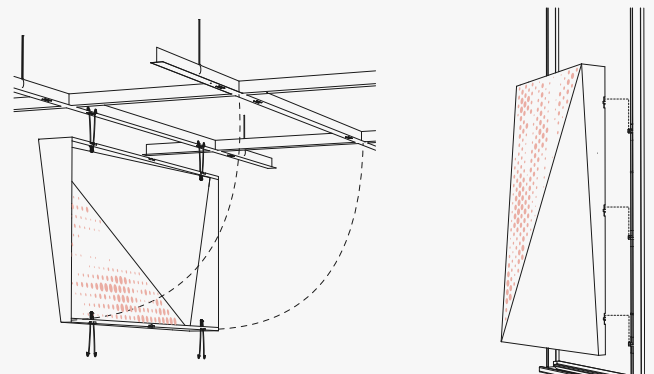

A R K T U R A

Delta Drop[®] 2x4

Ceiling & Wall **Panels**

Our Key Features

Delta Drop® 2x4 brings faceted, dimensional geometry to your design, in a long, narrow panel. Plus, it offers easy installation, using quick torsion spring attachment across standard ceiling grid systems, or simple wall attachment using our Vertika® channel system. Integrated backlighting is available if you want to add some light to your design, or try our Soft Sound® backer if you are looking for an acoustic solution.

Easy Installation & Access

Delta Drop® panels offer easy install and access across walls and ceilings through quick torsion spring attachment to standard grid systems and a simple hook-on attachment to our Vertika® channel system.