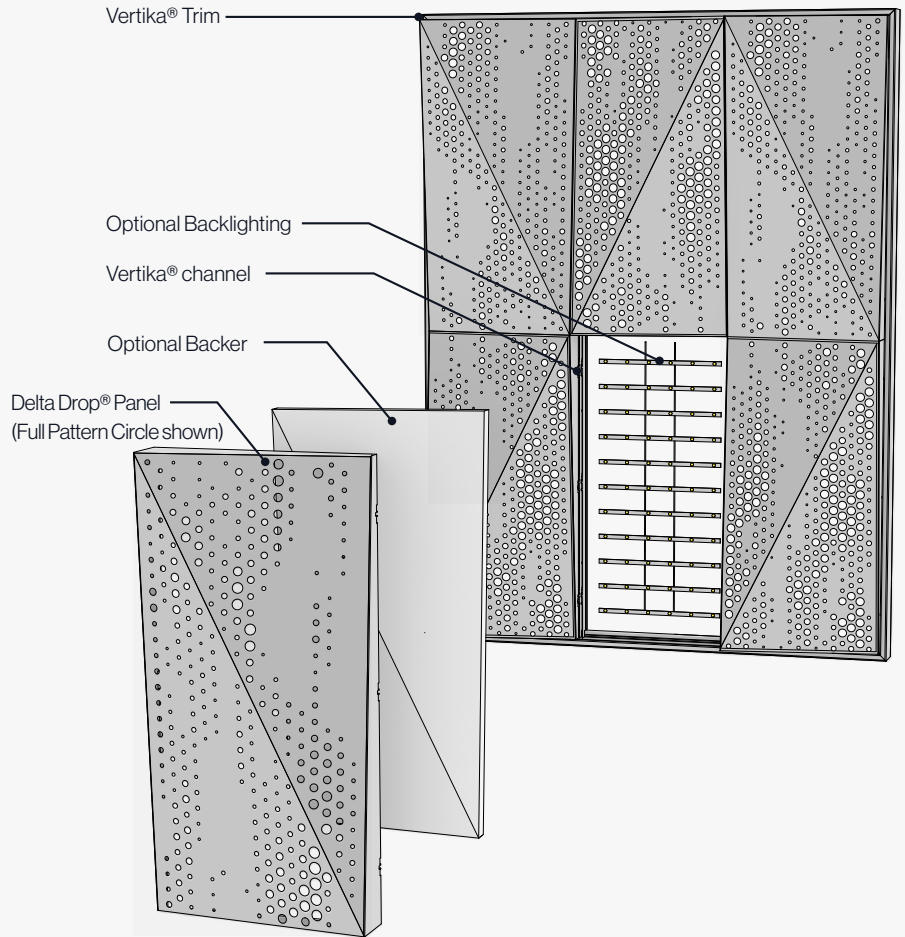

A R K T U R A

Delta Drop[®] 2x4

Ceiling & Wall **Panels**

Our Key Features

Delta Drop® 2x4 brings faceted, dimensional geometry to your design, in a long, narrow panel. Plus, it offers easy installation, using quick torsion spring attachment across standard ceiling grid systems, or simple wall attachment using our Vertika® channel system. Integrated backlighting is available if you want to add some light to your design, or try our Soft Sound® backer if you are looking for an acoustic solution.

Panel Configuration, Wall or Ceiling

! All dimensions nominal.

1 Understanding the System

Understanding the Panel - Delta Drop® Full Pattern Circle

The faceted surface is created using 2 unique panels tiled in a specific arrangement to create continuity across your space.

- Panel A: 7% Open 93% Closed
- Panel B: 17% Open 83% Closed

*Vertika® Trim

Ceiling Section

Panel Configuration, Wall or Ceiling

! All dimensions nominal.

1 Understanding the System

Accessory Options - Ceiling

1 Understanding the System

Accessory Options - Wall

Check out our Configuration examples on PAGE 12.

Attachment System - Wall

Panels are easily installed or removed by sliding onto or lifting off from the system's Vertika® channel hooks.