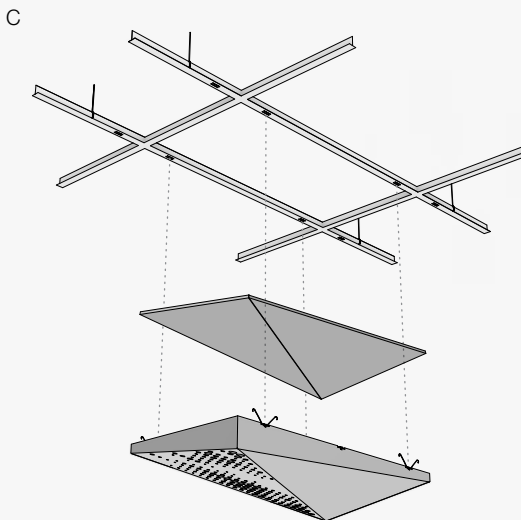

2 Optional Accessories

Possible Configurations

Refer to the chart and corresponding diagrams below for available backer options for Ceiling Panels.

	No Backer	Translucent Backer	Soft Sound® Backer
No light	A	B	C
Backlighting		D	

ⓘ Contact your Rep for info on Custom Delta Drop® Backers for use with Vertika® Wall System.