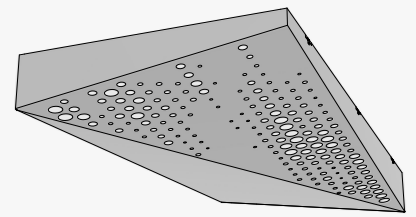

A R K T U R A

Delta Drop[®] 2x4

Ceiling & Wall **Panels**

Our Key Features

Delta Drop® 2x4 brings faceted, dimensional geometry to your design, in a long, narrow panel. Plus, it offers easy installation, using quick torsion spring attachment across standard ceiling grid systems, or simple wall attachment using our Vertika® channel system. Integrated backlighting is available if you want to add some light to your design, or try our Soft Sound® backer if you are looking for an acoustic solution.

Flat panels can be field trimmed to work around existing objects

Overview

- 1 Understanding the System

2 Optional Accessories
- 3 Available Finishes

4 Product Specifications

1 Understanding the System

Standard Panels

Delta Drop® is a faceted, modular accessible panel system designed to work with torsion grid. It offers a high degree of adaptability through its different perforation options, and available customization.

Delta Drop®
Full Solid 2x4

Delta Drop®
Half Pattern Circle 2x4

Delta Drop®
Full Pattern Circle 2x4

Seamlessly Join Walls & Ceilings

Delta Drop® easily transitions from one plane to another and around corners.