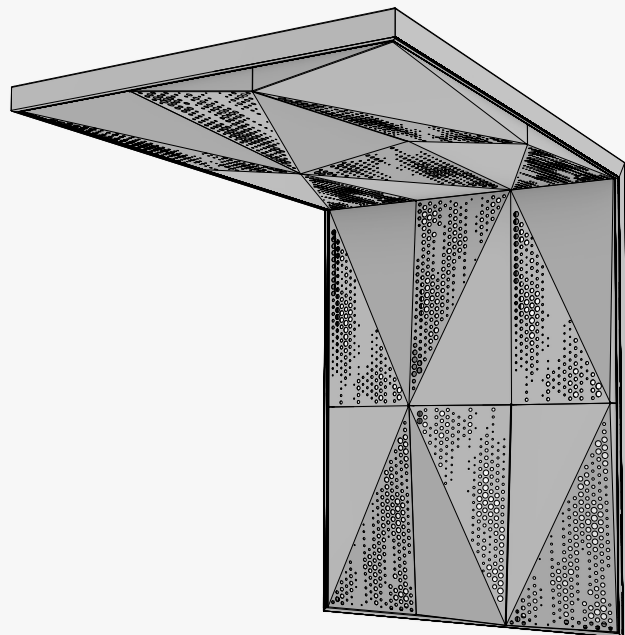

A R K T U R A

Delta Drop[®] 2x4

Ceiling & Wall **Panels**

Our Key Features

Delta Drop® 2x4 brings faceted, dimensional geometry to your design, in a long, narrow panel. Plus, it offers easy installation, using quick torsion spring attachment across standard ceiling grid systems, or simple wall attachment using our Vertika® channel system. Integrated backlighting is available if you want to add some light to your design, or try our Soft Sound® backer if you are looking for an acoustic solution.

Delta Drop® is a faceted, modular accessible panel system designed to work with torsion grid. It offers a high degree of adaptability through its different perforation options, and available customization.

Delta Drop®
Full Solid 2x4

Delta Drop®
Half Pattern Circle 2x4

Delta Drop®
Full Pattern Circle 2x4

Seamlessly Join Walls & Ceilings

Delta Drop® easily transitions from one plane to another and around corners.

- Delta Drop® Transition Panel shown. See page 13 for more info.
- Custom pattern available.

1 Understanding the System

Understanding the Panel - Delta Drop® Full Solid

The faceted surface is created using 2 unique panels tiled in a specific arrangement to create continuity across your space.