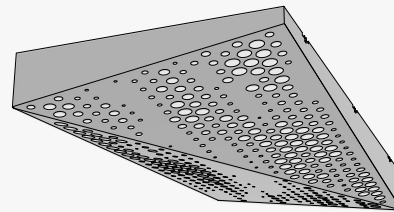

A R K T U R A

Delta Drop[®] 2x4

Ceiling & Wall **Panels**

Our Key Features

Delta Drop® 2x4 brings faceted, dimensional geometry to your design, in a long, narrow panel. Plus, it offers easy installation, using quick torsion spring attachment across standard ceiling grid systems, or simple wall attachment using our Vertika® channel system. Integrated backlighting is available if you want to add some light to your design, or try our Soft Sound® backer if you are looking for an acoustic solution.

Flat panels can be field trimmed to work around existing objects

Overview

- 1 Understanding the System

2 Optional Accessories
- 3 Available Finishes

4 Product Specifications

1 Understanding the System

Standard Panels

Delta Drop® is a faceted, modular accessible panel system designed to work with torsion grid. It offers a high degree of adaptability through its different perforation options, and available customization.

Delta Drop®
Full Solid 2x4

Delta Drop®
Half Pattern Circle 2x4

Delta Drop®
Full Pattern Circle 2x4

Seamlessly Join Walls & Ceilings

Delta Drop® easily transitions from one plane to another and around corners.