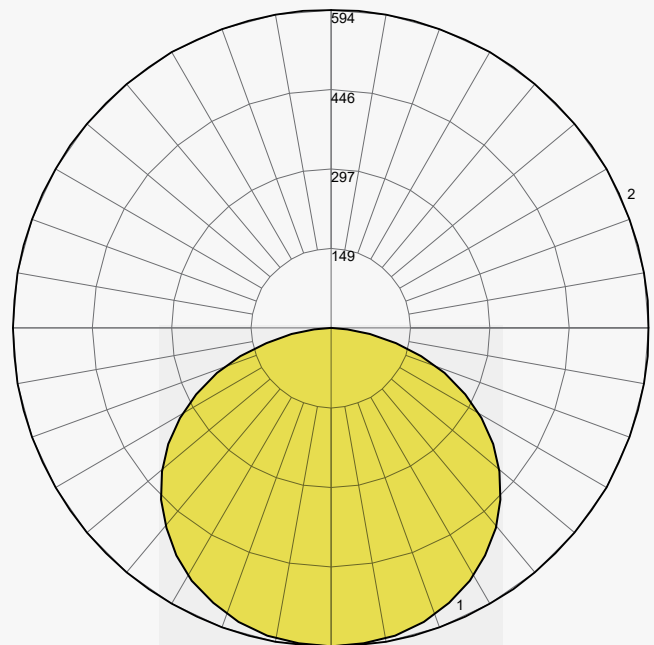

Ceiling

Sections - Ceiling

Front view

Side view

Vertika® Wall

Sections - Wall

Top view

Side view

Photometric

Located At Horizontal Angle = 0, Vertical Angle = 0

1 - Vertical Plane Through Horizontal Angles (0 - 180) (Through Max. Cd.)

2 - Horizontal Cone Through Vertical Angle (0) (Through Max. Cd.)