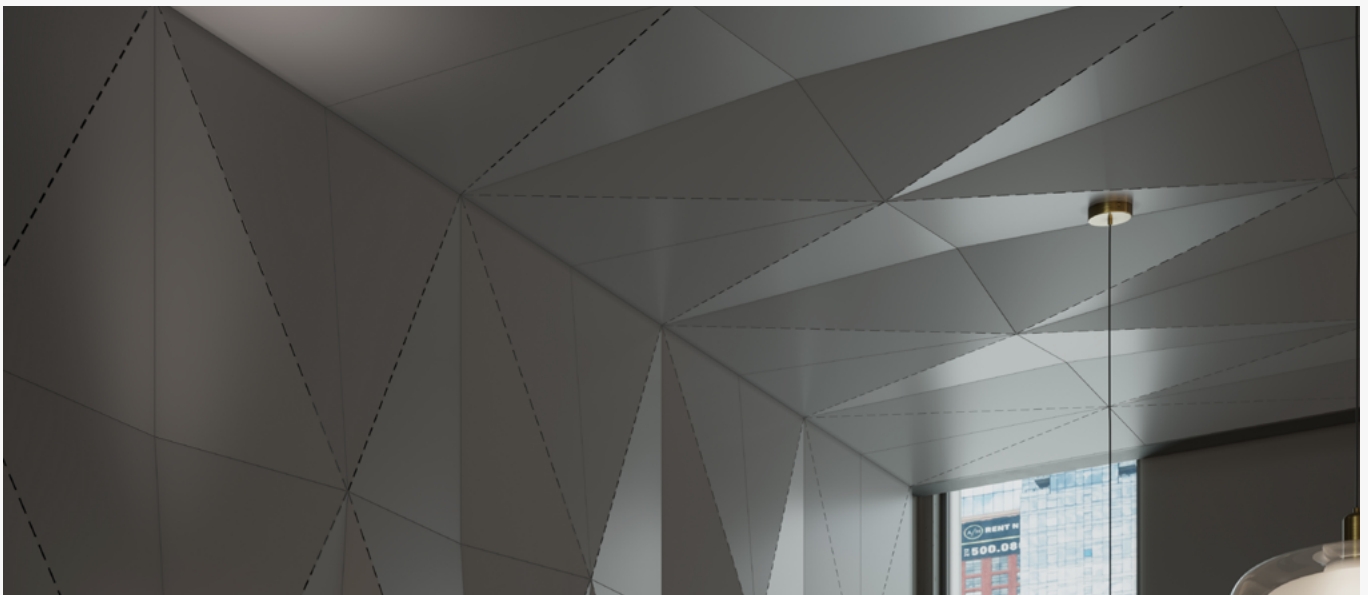

A R K T U R A

Delta Drop[®] 2x4

Ceiling & Wall **Panels**

Our Key Features

Delta Drop® 2x4 brings faceted, dimensional geometry to your design, in a long, narrow panel. Plus, it offers easy installation, using quick torsion spring attachment across standard ceiling grid systems, or simple wall attachment using our Vertika® channel system. Integrated backlighting is available if you want to add some light to your design, or try our Soft Sound® backer if you are looking for an acoustic solution.

Easy Installation & Access

Delta Drop® panels offer easy install and access across walls and ceilings through quick torsion spring attachment to standard grid systems and a simple hook-on attachment to our Vertika® channel system.

Get the same great unique aesthetics of Delta Drop® in a flush, level form factor, friendly to field trimming with our Delta Drop® Flat Panels.

Transition Panels

Utilize Delta Drop® Transition Panels to seamlessly shift from wall to ceilings or create a subtle waterfall effect when paired with standard panels.