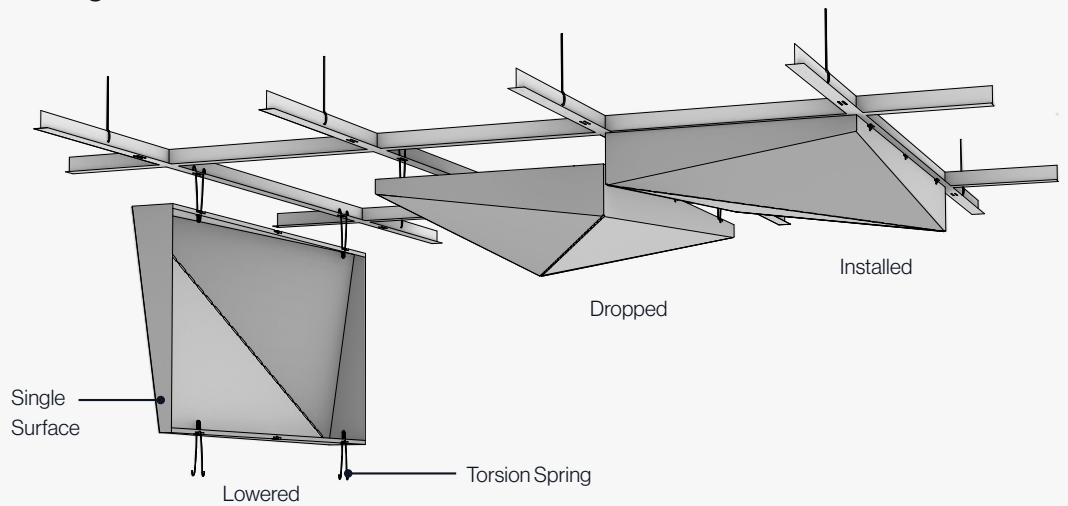

Attachment System - Ceiling

Torsion Spring clips allow for rapid install and easy access for maintenance above the grid post install.