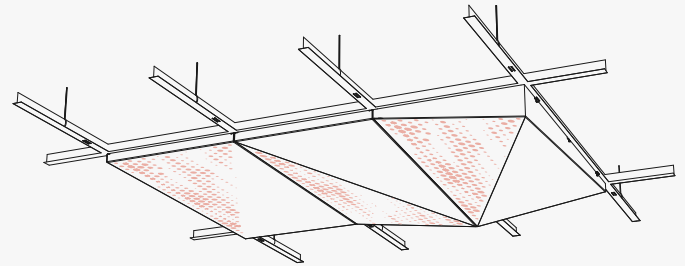

Our Key Features

Multiple Pattern Options

Delta Drop® panels are preconfigured faceted solutions designed with a dynamic array of criteria and effects in mind. Choose from our library of patterns to uniquely impact your project.

Multiple Panel Types

In addition to multiple patterns, select from various panel types including Standard, Transition, and Flat Panels. Use them together to create gradations and increase the aesthetic and functional versatility of the system.