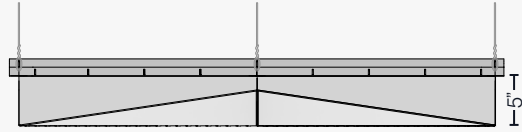

- Panel A: 1% Open 99% Closed
- Panel B: 1% Open 99% Closed

*Vertika® Trim

Ceiling Section

Panel Configuration, Wall or Ceiling

Wall Section

⚠ All dimensions nominal.

1 Understanding the System

Understanding the Panel - Delta Drop® Half Pattern Circle

The faceted surface is created using 2 unique panels tiled in a specific arrangement to create continuity across your space.

- Panel A: 8% Open 92% Closed
- Panel B: 6% Open 94% Closed

*Vertika® Trim

Ceiling Section

Panel Configuration, Wall or Ceiling

! All dimensions nominal.

1 Understanding the System

Understanding the Panel - Delta Drop® Full Pattern Circle

The faceted surface is created using 2 unique panels tiled in a specific arrangement to create continuity across your space.

- Panel A: 7% Open 93% Closed
- Panel B: 17% Open 83% Closed

*Vertika® Trim

Ceiling Section

Panel Configuration, Wall or Ceiling

! All dimensions nominal.

1 Understanding the System

Accessory Options - Ceiling