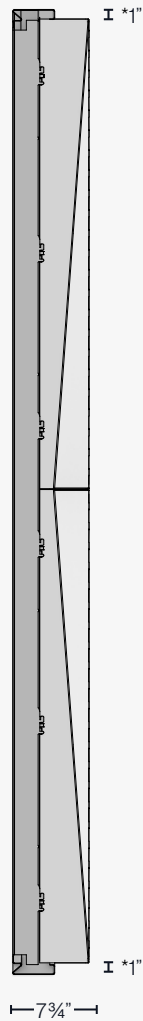

A R K T U R A

Delta Drop[®] 2x4

Ceiling & Wall **Panels**

Our Key Features

Delta Drop® 2x4 brings faceted, dimensional geometry to your design, in a long, narrow panel. Plus, it offers easy installation, using quick torsion spring attachment across standard ceiling grid systems, or simple wall attachment using our Vertika® channel system. Integrated backlighting is available if you want to add some light to your design, or try our Soft Sound® backer if you are looking for an acoustic solution.

- Delta Drop® Transition Panel shown. See page 13 for more info.
- Custom pattern available.

1 Understanding the System

Understanding the Panel - Delta Drop® Full Solid

The faceted surface is created using 2 unique panels tiled in a specific arrangement to create continuity across your space.

- Panel A: 1% Open 99% Closed
- Panel B: 1% Open 99% Closed

*Vertika® Trim

Ceiling Section

Panel Configuration, Wall or Ceiling

Wall Section

⚠ All dimensions nominal.

1 Understanding the System

Understanding the Panel - Delta Drop® Half Pattern Circle

The faceted surface is created using 2 unique panels tiled in a specific arrangement to create continuity across your space.

- Panel A: 8% Open 92% Closed
- Panel B: 6% Open 94% Closed

*Vertika® Trim

Ceiling Section