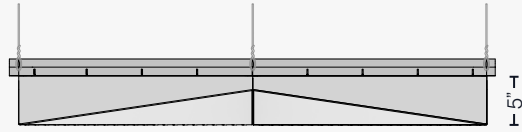

Delta Drop®
Full Solid 2x4

Delta Drop®
Half Pattern Circle 2x4

Delta Drop®
Full Pattern Circle 2x4

Seamlessly Join Walls & Ceilings

Delta Drop® easily transitions from one plane to another and around corners.

- Delta Drop® Transition Panel shown. See page 13 for more info.
- Custom pattern available.

1 Understanding the System

Understanding the Panel - Delta Drop® Full Solid

The faceted surface is created using 2 unique panels tiled in a specific arrangement to create continuity across your space.

- Panel A: 1% Open 99% Closed
- Panel B: 1% Open 99% Closed

*Vertika® Trim

Ceiling Section

Panel Configuration, Wall or Ceiling

Wall Section

⚠ All dimensions nominal.

1 Understanding the System

Understanding the Panel - Delta Drop® Half Pattern Circle

The faceted surface is created using 2 unique panels tiled in a specific arrangement to create continuity across your space.

- Panel A: 8% Open 92% Closed
- Panel B: 6% Open 94% Closed

*Vertika® Trim

Ceiling Section