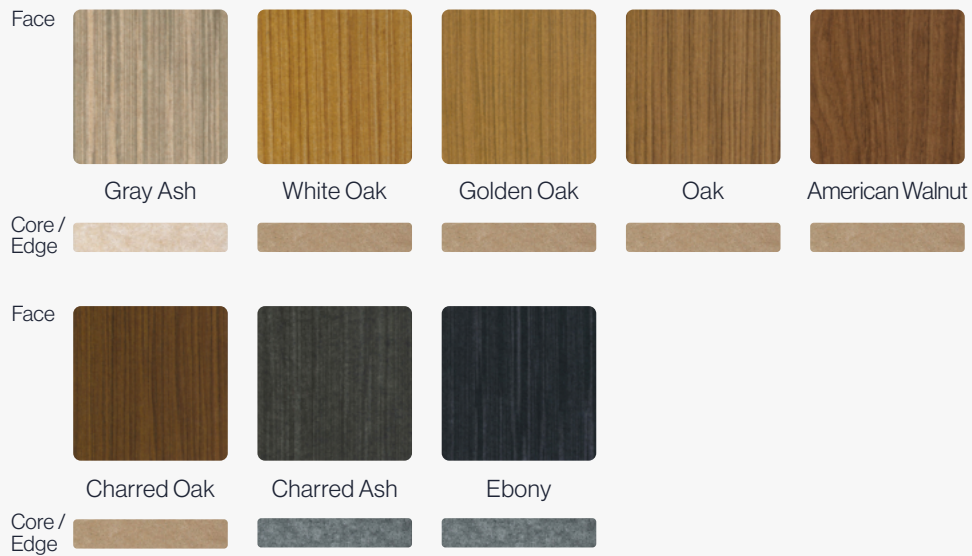

Earthen
●●

Cacao
●●

Terra
●●

Evergreen
●

Basalt
●●

Available in:

- **AAMA 2604** Color
- **AAMA 2604** or **2605** Color

*Non stock, fee **upcharge**

Custom Powder Colors

We offer premium non-stock RAL and custom color match options as well. Contact your sales rep for more information.

Non-stock
Metallic

Non-stock
RAL

Available in:

- AAMA 2604 Color
- AAMA 2604 or 2605 Color

③ Available Finishes

Optional Soft Sound® Backer

Soft Sound® Essentials
Standard

Soft Sound® Wood Texture
Premium

ⓘ As with natural wood, variation in color and grain is expected and grain will not align across panels.