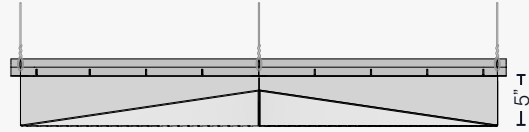

- Delta Drop® Transition Panel shown. See page 13 for more info.
- Custom pattern available.

1 Understanding the System

Understanding the Panel - Delta Drop® Full Solid

The faceted surface is created using 2 unique panels tiled in a specific arrangement to create continuity across your space.

- Panel A: 1% Open 99% Closed
- Panel B: 1% Open 99% Closed

*Vertika® Trim

Ceiling Section

Panel Configuration, Wall or Ceiling

Wall Section

⚠ All dimensions nominal.

1 Understanding the System

Understanding the Panel - Delta Drop® Half Pattern Circle

The faceted surface is created using 2 unique panels tiled in a specific arrangement to create continuity across your space.

- Panel A: 8% Open 92% Closed
- Panel B: 6% Open 94% Closed

*Vertika® Trim

Ceiling Section