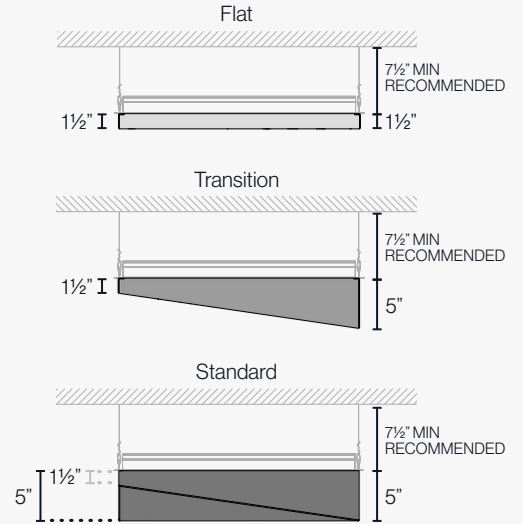

Get the same great unique aesthetics of Delta Drop® in a flush, level form factor, friendly to field trimming with our Delta Drop® Flat Panels.

Transition Panels

Utilize Delta Drop® Transition Panels to seamlessly shift from wall to ceilings or create a subtle waterfall effect when paired with standard panels.

 Illustrative images. Patterns may not match the product

2 Optional Accessories

Transition and Flat Panels

Mix and match multiple panel types to create a unique, multi-dimensional space.

Panels

Elevations

Delta Drop® Transition Panels and Delta Drop® Flat Panels are available both in Full Solid, Full Pattern and Half Pattern options.