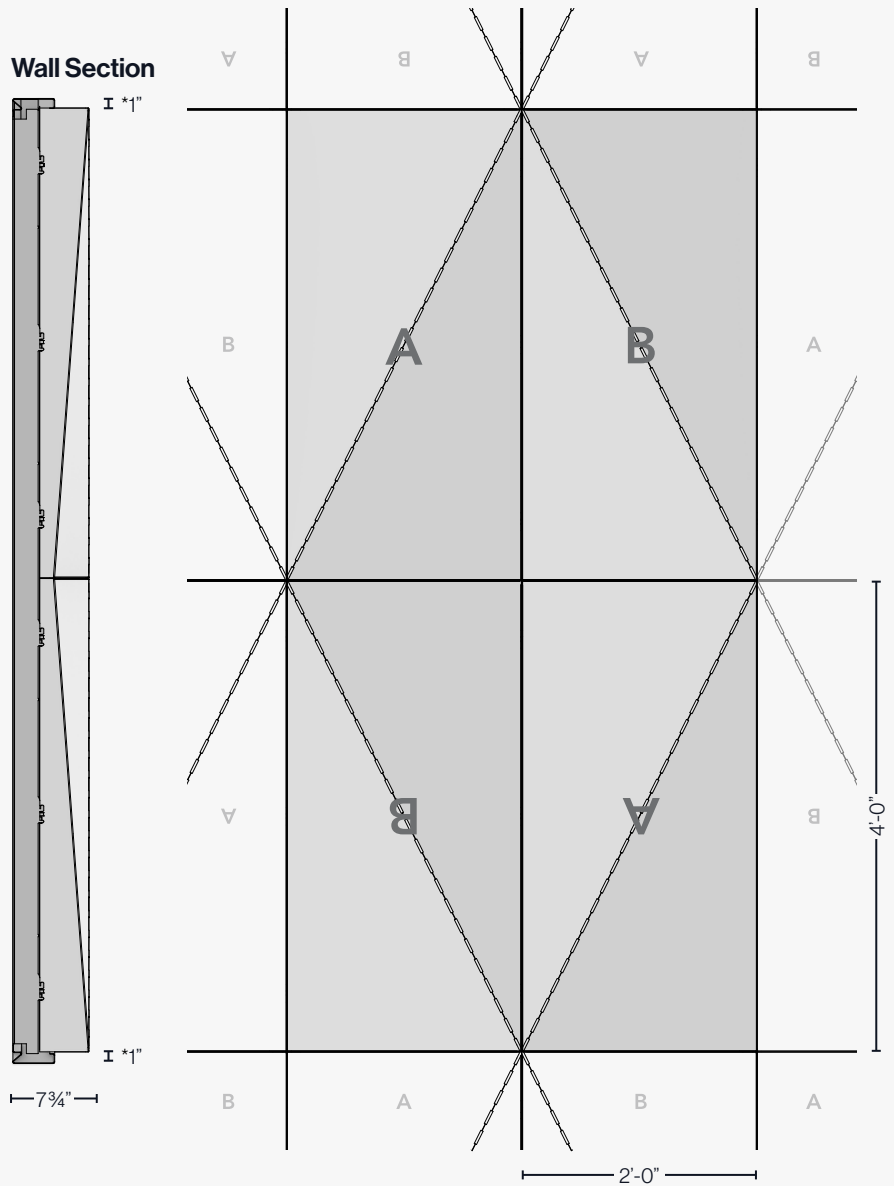

Delta Drop®
Full Solid 2x4

Delta Drop®
Half Pattern Circle 2x4

Delta Drop®
Full Pattern Circle 2x4

Seamlessly Join Walls & Ceilings

Delta Drop® easily transitions from one plane to another and around corners.

- Delta Drop® Transition Panel shown. See page 13 for more info.
- Custom pattern available.

1 Understanding the System

Understanding the Panel - Delta Drop® Full Solid

The faceted surface is created using 2 unique panels tiled in a specific arrangement to create continuity across your space.

- Panel A: 1% Open 99% Closed
- Panel B: 1% Open 99% Closed

*Vertika® Trim

Ceiling Section

Panel Configuration, Wall or Ceiling

Wall Section

⚠ All dimensions nominal.

1 Understanding the System

Understanding the Panel - Delta Drop® Half Pattern Circle

Panel Configuration, Wall or Ceiling

! All dimensions nominal.

1 Understanding the System

Understanding the Panel - Delta Drop® Full Pattern Circle

The faceted surface is created using 2 unique panels tiled in a specific arrangement to create continuity across your space.