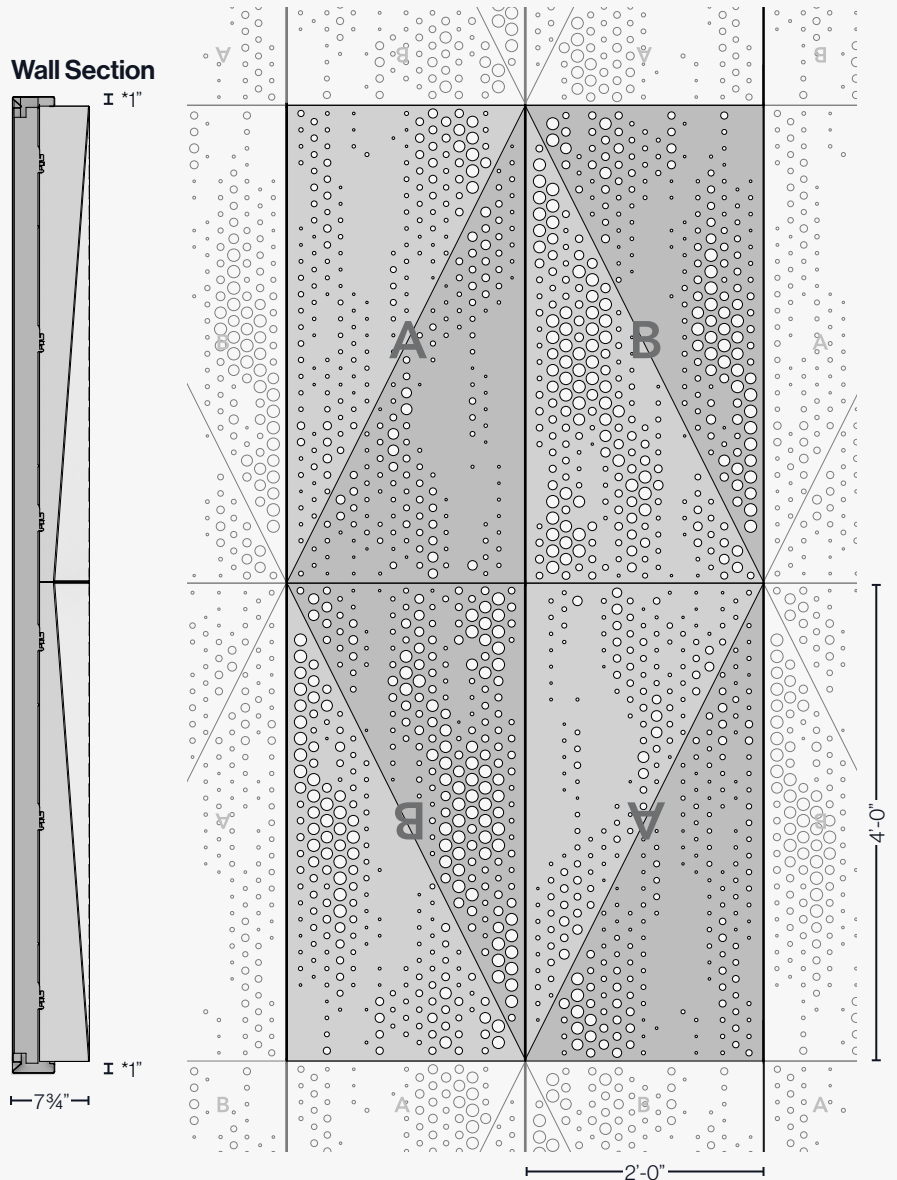

Delta Drop®
Full Solid 2x4

Delta Drop®
Half Pattern Circle 2x4

Delta Drop®
Full Pattern Circle 2x4

Seamlessly Join Walls & Ceilings

Delta Drop® easily transitions from one plane to another and around corners.

The faceted surface is created using 2 unique panels tiled in a specific arrangement to create continuity across your space.

- Panel A: 8% Open 92% Closed
- Panel B: 6% Open 94% Closed

*Vertika® Trim

Ceiling Section

Panel Configuration, Wall or Ceiling

! All dimensions nominal.

1 Understanding the System

Understanding the Panel - Delta Drop® Full Pattern Circle

The faceted surface is created using 2 unique panels tiled in a specific arrangement to create continuity across your space.

- Panel A: 7% Open 93% Closed
- Panel B: 17% Open 83% Closed

*Vertika® Trim

Ceiling Section

Panel Configuration, Wall or Ceiling

! All dimensions nominal.

1 Understanding the System

Accessory Options - Ceiling