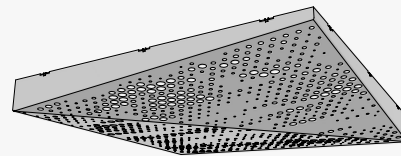

A R K T U R A

Delta Drop[®] 4x4

Ceiling & Wall **Panels**

Our Key Features

Delta Drop® 4x4 brings faceted, dimensional geometry to your design, in a square panel that's great for adding depth to your design. Plus, it offers easy installation, using quick torsion spring attachment across standard ceiling grid systems, or simple wall attachment using our Vertika channel system. Integrated backlighting is available if you want to add some light to your design, or try our Soft Sound® backer if you are looking for an acoustic solution.

Standard Panels

Delta Drop® is a faceted, modular accessible panel system designed to work with torsion grid. It offers a high degree of adaptability through its different perforation options, and available customization.

Delta Drop®
Full Solid

Delta Drop®
Half Pattern Circle 4x4

Delta Drop®
Full Pattern Circle 4x4

Seamlessly Join Walls & Ceilings

Delta Drop® easily transitions from one plane to another and around corners.

- i Delta Drop® Transition Panel shown. See page 13 for more info.
- i Custom pattern available.

1 Understanding the System

Understanding the Panel - Delta Drop® Full Solid

The faceted surface is created using 2 unique panels tiled in a specific arrangement to create continuity across your space.