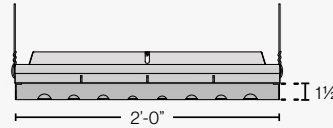

Sections - Ceiling

Front view