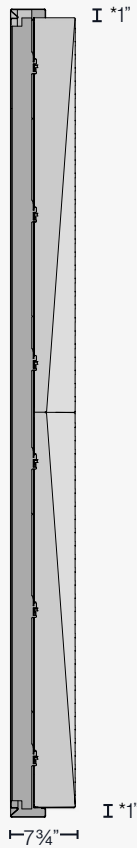

Panel A: 1% Open 99% Closed
 Panel B: 1% Open 99% Closed

*Vertika® Trim

Ceiling Section

Wall Section

Panel Configuration, Wall or Ceiling

⚠ All dimensions nominal.

1 Understanding the System

Understanding the Panel - Delta Drop® Half Pattern Circle

The faceted surface is created using 2 unique panels tiled in a specific arrangement to create continuity across your space.

- Panel A: 8% Open 92% Closed
- Panel B: 6% Open 94% Closed

*Vertika® Trim

Ceiling Section

Wall Section

Panel Configuration, Wall or Ceiling

⚠ All dimensions nominal.

1 Understanding the System

Understanding the Panel - Delta Drop® Full Pattern Circle

Panel A: 7% Open 93% Closed
 Panel B: 17% Open 83% Closed

* Vertika® Trim

Ceiling Section

Wall Section

Panel Configuration, Wall or Ceiling

⚠ All dimensions nominal.

1 Understanding the System

Accessory Options - Ceiling

- Frosted light diffusing backer
- ½" acoustic backer
- Backlight