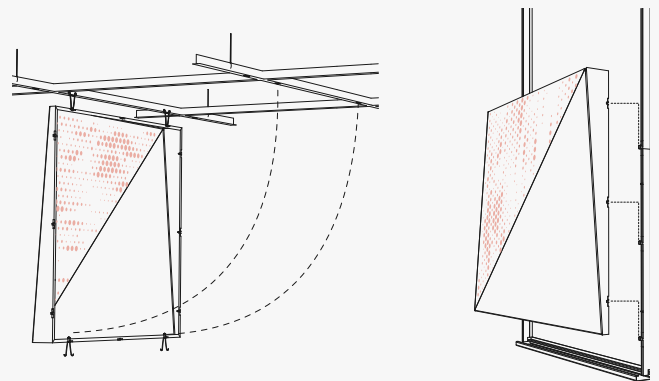

A R K T U R A

Delta Drop[®] 4x4

Ceiling & Wall **Panels**

Our Key Features

Delta Drop® 4x4 brings faceted, dimensional geometry to your design, in a square panel that's great for adding depth to your design. Plus, it offers easy installation, using quick torsion spring attachment across standard ceiling grid systems, or simple wall attachment using our Vertika channel system. Integrated backlighting is available if you want to add some light to your design, or try our Soft Sound® backer if you are looking for an acoustic solution.

Easy Installation & Access

Delta Drop® panels offer easy install and access across walls and ceilings through quick torsion spring attachment to standard grid systems and a simple hook-on attachment to our Vertika® channel system.