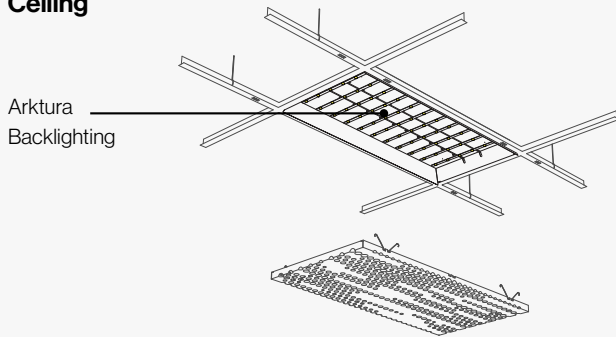

4 Product Specifications & Certifications

System Specs

Dimensions (WxHxD)	4' x 4' x 5"
Material	Aluminum
Openness in Plan	Half Pattern: 7% Full Pattern: 14% Full Solid: 0%
Fire Rating	ASTM E84 - Class A
Ceiling Attachment	Torsion Grid (By Others)
Wall Attachment	Vertika® Wall (Refer to Vertika® Brochure)
Accessibility	Torsion Spring Hinge
Trimmability	Yes (Refer to Installation Manuals)
Accessories	Ceiling Section: Acoustic Backer, Translucent Backer, Backlighting Wall Section: Backlighting (Contact your Rep for Custom Backer Options)

Ceiling

Sections - Ceiling

Front view

Side view

Vertika® Wall

Sections - Wall

Top view

Side view