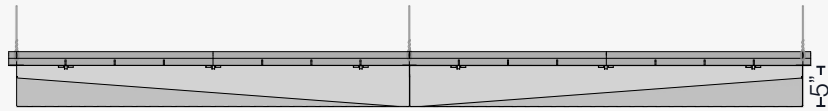

1 Understanding the System

Understanding the Panel - Delta Drop® Full Pattern Circle

Panel A: 7% Open 93% Closed
Panel B: 17% Open 83% Closed

* Vertika® Trim

Ceiling Section