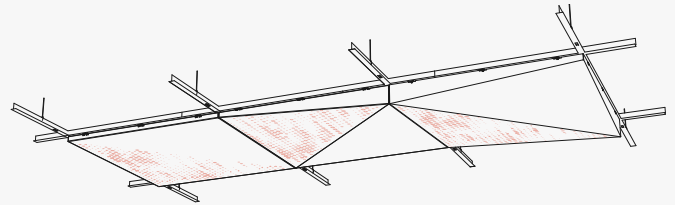

Our Key Features

Multiple Pattern Options

Delta Drop® panels are preconfigured faceted solutions designed with a dynamic array of criteria and effects in mind. Choose from our library of patterns to uniquely impact your project.

Multiple Panel Types

In addition to multiple patterns, select from various panel types including Standard, Transition, and Flat Panels. Use them together to create gradations and increase the aesthetic and functional versatility of the system.