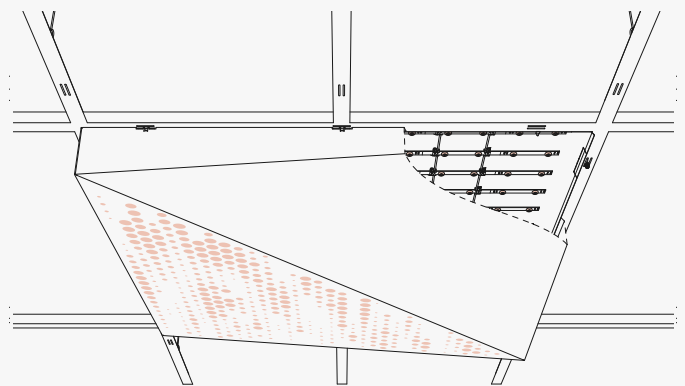

A R K T U R A

Delta Drop[®] 4x4

Ceiling & Wall **Panels**

Our Key Features

Delta Drop® 4x4 brings faceted, dimensional geometry to your design, in a square panel that's great for adding depth to your design. Plus, it offers easy installation, using quick torsion spring attachment across standard ceiling grid systems, or simple wall attachment using our Vertika channel system. Integrated backlighting is available if you want to add some light to your design, or try our Soft Sound® backer if you are looking for an acoustic solution.

Easy Installation & Access

Delta Drop® panels offer easy install and access across walls and ceilings through quick torsion spring attachment to standard grid systems and a simple hook-on attachment to our Vertika® channel system.

Scan the QR or Click to Learn More about Delta Drop®

Our Key Features

Multiple Pattern Options

Delta Drop® panels are preconfigured faceted solutions designed with a dynamic array of criteria and effects in mind. Choose from our library of patterns to uniquely impact your project.

Multiple Panel Types

In addition to multiple patterns, select from various panel types including Standard, Transition, and Flat Panels. Use them together to create gradations and increase the aesthetic and functional versatility of the system.