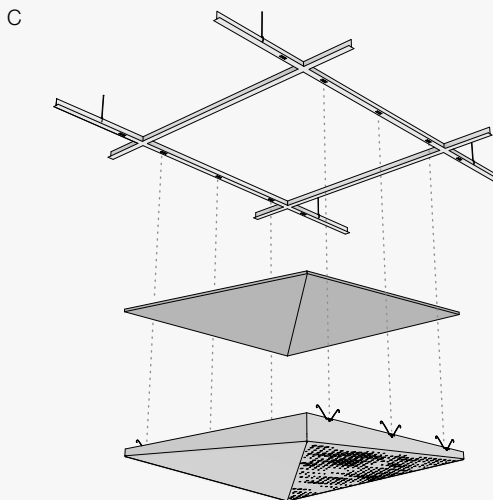

2 Optional Accessories

Possible Configurations

Refer to the chart and corresponding diagrams below for available backer options for Ceiling Panels.

	No Backer	Translucent Backer	Soft Sound® Backer
No light	A	B	C
Backlighting		D	

ⓘ Contact your Rep for info on Custom Delta Drop® Backers for use with Vertika® Wall System.