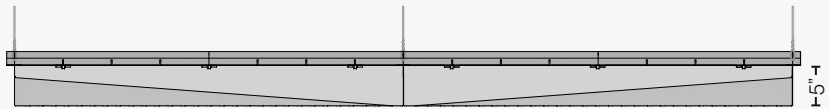

Delta Drop®
Full Solid

Delta Drop®
Half Pattern Circle 4x4

Delta Drop®
Full Pattern Circle 4x4

Seamlessly Join Walls & Ceilings

Delta Drop® easily transitions from one plane to another and around corners.

- i Delta Drop® Transition Panel shown. See page 13 for more info.
- i Custom pattern available.

1 Understanding the System

Understanding the Panel - Delta Drop® Full Solid

The faceted surface is created using 2 unique panels tiled in a specific arrangement to create continuity across your space.

Panel A: 1% Open 99% Closed
 Panel B: 1% Open 99% Closed

*Vertika® Trim

Ceiling Section

Wall Section

Panel Configuration, Wall or Ceiling

⚠ All dimensions nominal.

1 Understanding the System

Understanding the Panel - Delta Drop® Half Pattern Circle

The faceted surface is created using 2 unique panels tiled in a specific arrangement to create continuity across your space.

- Panel A: 8% Open 92% Closed
- Panel B: 6% Open 94% Closed

*Vertika® Trim

Ceiling Section