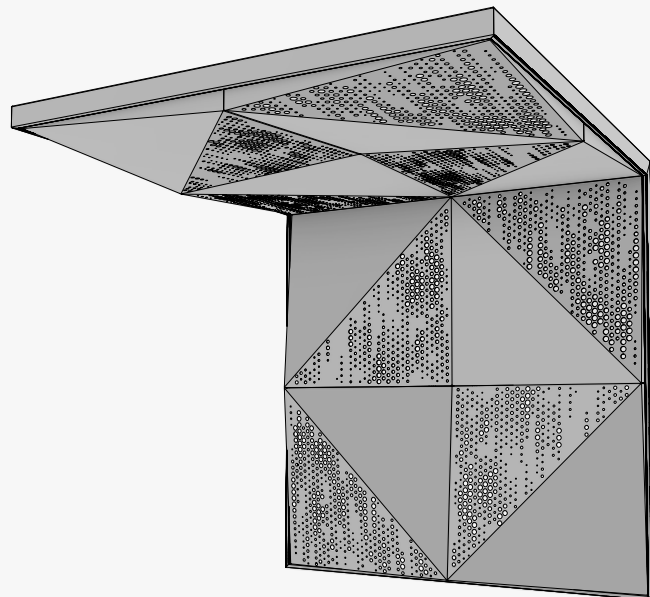

A R K T U R A

Delta Drop[®] 4x4

Ceiling & Wall **Panels**

Our Key Features

Delta Drop® 4x4 brings faceted, dimensional geometry to your design, in a square panel that's great for adding depth to your design. Plus, it offers easy installation, using quick torsion spring attachment across standard ceiling grid systems, or simple wall attachment using our Vertika channel system. Integrated backlighting is available if you want to add some light to your design, or try our Soft Sound® backer if you are looking for an acoustic solution.

Standard Panels

Delta Drop® is a faceted, modular accessible panel system designed to work with torsion grid. It offers a high degree of adaptability through its different perforation options, and available customization.

Delta Drop®
Full Solid

Delta Drop®
Half Pattern Circle 4x4

Delta Drop®
Full Pattern Circle 4x4

Seamlessly Join Walls & Ceilings

Delta Drop® easily transitions from one plane to another and around corners.

- i Delta Drop® Transition Panel shown. See page 13 for more info.
- i Custom pattern available.

1 Understanding the System

Understanding the Panel - Delta Drop® Full Solid

The faceted surface is created using 2 unique panels tiled in a specific arrangement to create continuity across your space.