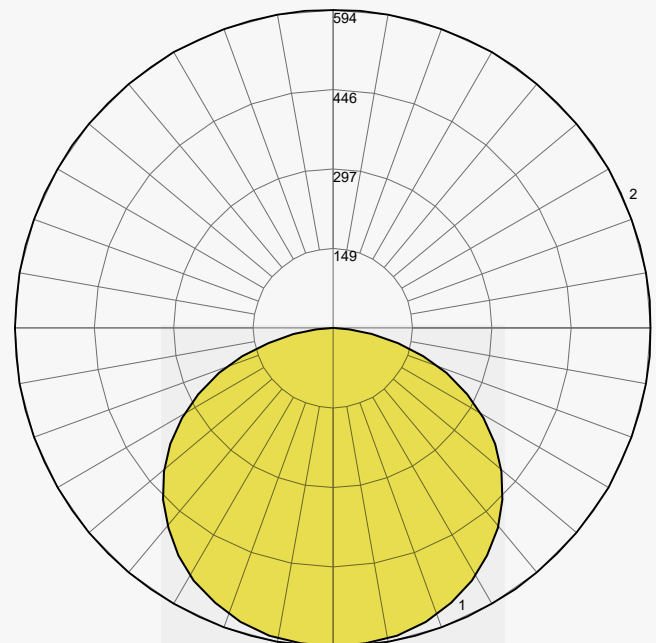

Ceiling

Sections - Ceiling

Front view

Side view

Vertika® Wall

Sections - Wall

Top view

Side view

Photometric

Located At Horizontal Angle = 0, Vertical Angle = 0

1 - Vertical Plane Through Horizontal Angles (0 - 180) (Through Max. Cd.)

2 - Horizontal Cone Through Vertical Angle (0) (Through Max. Cd.)