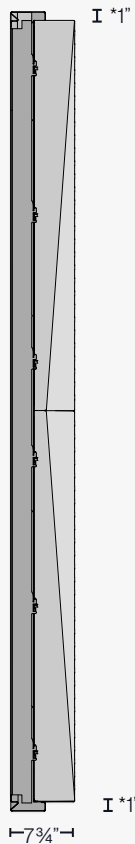

Panel A: 1% Open 99% Closed
 Panel B: 1% Open 99% Closed

*Vertika® Trim

Ceiling Section

Wall Section

Panel Configuration, Wall or Ceiling

⚠ All dimensions nominal.

1 Understanding the System

Understanding the Panel - Delta Drop® Half Pattern Circle

The faceted surface is created using 2 unique panels tiled in a specific arrangement to create continuity across your space.

- Panel A: 8% Open 92% Closed
- Panel B: 6% Open 94% Closed

*Vertika® Trim

Ceiling Section

Wall Section

Panel Configuration, Wall or Ceiling

⚠ All dimensions nominal.

1 Understanding the System

Understanding the Panel - Delta Drop® Full Pattern Circle

Panel A: 7% Open 93% Closed
 Panel B: 17% Open 83% Closed