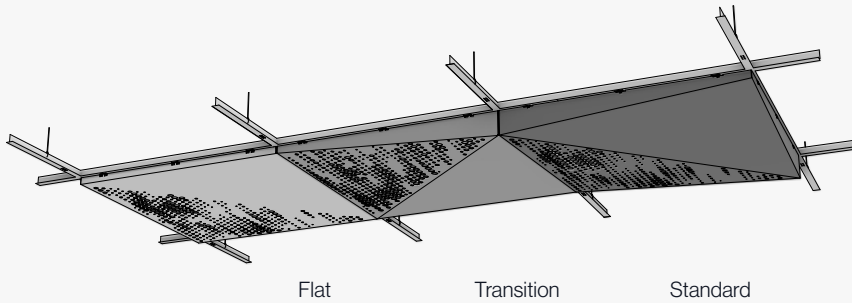

Get the same great unique aesthetics of Delta Drop® in a flush, level form factor, friendly to field trimming with our Delta Drop® Flat Panels.

Transition Panels

Utilize Delta Drop® Transition Panels to seamlessly shift from wall to ceilings or create a subtle waterfall effect when paired with standard panels.

 Illustrative images. Patterns may not match the product

2 Optional Accessories

Transition and Flat Panels

Mix and match multiple panel types to create a unique, multi-dimensional space.

Panels

Elevations

Delta Drop® Transition Panels and Delta Drop® Flat Panels are available both in Full Solid, Full Pattern and Half Pattern options.