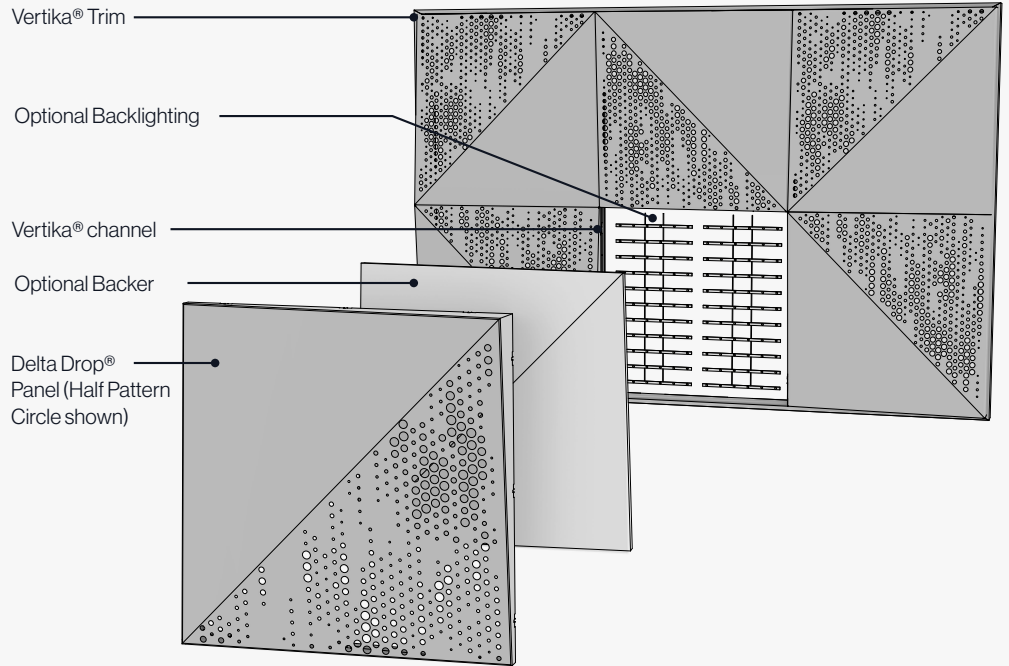

- i Delta Drop® Transition Panel shown. See page 13 for more info.
- i Custom pattern available.

1 Understanding the System

Understanding the Panel - Delta Drop® Full Solid

The faceted surface is created using 2 unique panels tiled in a specific arrangement to create continuity across your space.

Wall Section

Panel Configuration, Wall or Ceiling

⚠ All dimensions nominal.

1 Understanding the System

Understanding the Panel - Delta Drop® Full Pattern Circle

Panel A: 7% Open 93% Closed
 Panel B: 17% Open 83% Closed

i Check out our Configuration examples on PAGE 12.

Attachment System - Ceiling

Torsion Spring clips allow for rapid install and easy access for maintenance above the grid post install.

1 Understanding the System

Accessory Options - Wall

i Check out our Configuration examples on PAGE 12.

Attachment System - Wall

Panels are easily installed or removed by sliding onto or lifting off from the system's Vertika® channel hooks.