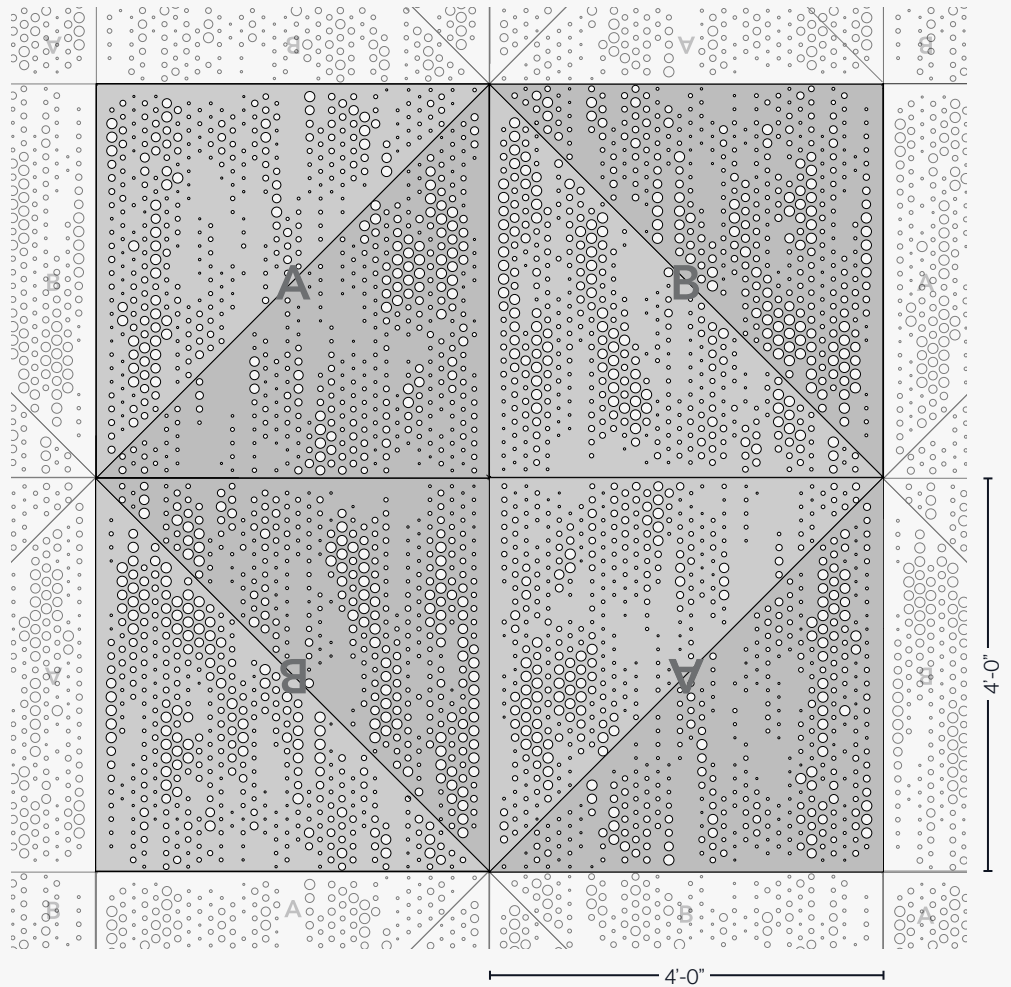

Panel Configuration, Wall or Ceiling

⚠ All dimensions nominal.