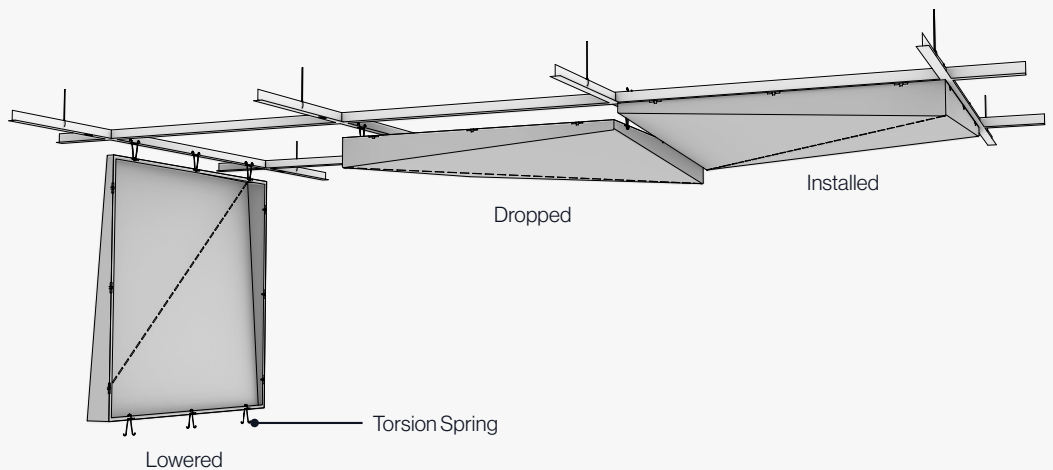

The faceted surface is created using 2 unique panels tiled in a specific arrangement to create continuity across your space.

- Panel A: 8% Open 92% Closed
- Panel B: 6% Open 94% Closed

*Vertika® Trim

Ceiling Section

Wall Section

Panel Configuration, Wall or Ceiling

⚠ All dimensions nominal.

1 Understanding the System

Understanding the Panel - Delta Drop® Full Pattern Circle

Panel A: 7% Open 93% Closed
 Panel B: 17% Open 83% Closed

* Vertika® Trim

Ceiling Section

Wall Section

Panel Configuration, Wall or Ceiling

⚠ All dimensions nominal.

1 Understanding the System

Accessory Options - Ceiling

- Frosted light diffusing backer
- ½" acoustic backer
- Backlight

i Check out our Configuration examples on PAGE 12.

Attachment System - Ceiling

Torsion Spring clips allow for rapid install and easy access for maintenance above the grid post install.

1 Understanding the System