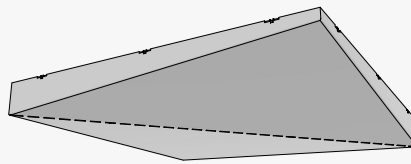

Standard Panels

Delta Drop® is a faceted, modular accessible panel system designed to work with torsion grid. It offers a high degree of adaptability through its different perforation options, and available customization.

Delta Drop®
Full Solid

Delta Drop®
Half Pattern Circle 4x4

Delta Drop®
Full Pattern Circle 4x4

Seamlessly Join Walls & Ceilings

Delta Drop® easily transitions from one plane to another and around corners.