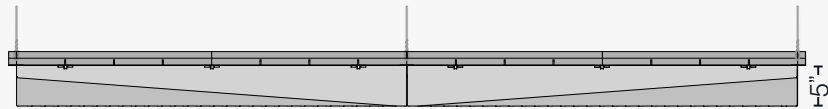

Panel A: 1% Open 99% Closed
 Panel B: 1% Open 99% Closed

*Vertika® Trim

Ceiling Section

Wall Section

Panel Configuration, Wall or Ceiling

⚠ All dimensions nominal.

1 Understanding the System

Understanding the Panel - Delta Drop® Half Pattern Circle

The faceted surface is created using 2 unique panels tiled in a specific arrangement to create continuity across your space.

- Panel A: 8% Open 92% Closed
- Panel B: 6% Open 94% Closed

*Vertika® Trim

Ceiling Section