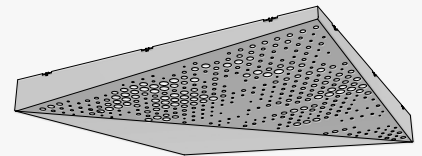

A R K T U R A

Delta Drop[®] 4x4

Ceiling & Wall **Panels**

Our Key Features

Delta Drop® 4x4 brings faceted, dimensional geometry to your design, in a square panel that's great for adding depth to your design. Plus, it offers easy installation, using quick torsion spring attachment across standard ceiling grid systems, or simple wall attachment using our Vertika channel system. Integrated backlighting is available if you want to add some light to your design, or try our Soft Sound® backer if you are looking for an acoustic solution.

Create Dynamic Wall to Ceiling Transitions

Mix and Match Panel Types and Backer Options

Overview

- 1 Understanding the System

2 Optional Accessories
- 3 Available Finishes

4 Product Specifications

1 Understanding the System

Standard Panels

Delta Drop® is a faceted, modular accessible panel system designed to work with torsion grid. It offers a high degree of adaptability through its different perforation options, and available customization.

Delta Drop®
Full Solid

Delta Drop®
Half Pattern Circle 4x4

Delta Drop®
Full Pattern Circle 4x4

Seamlessly Join Walls & Ceilings

Delta Drop® easily transitions from one plane to another and around corners.