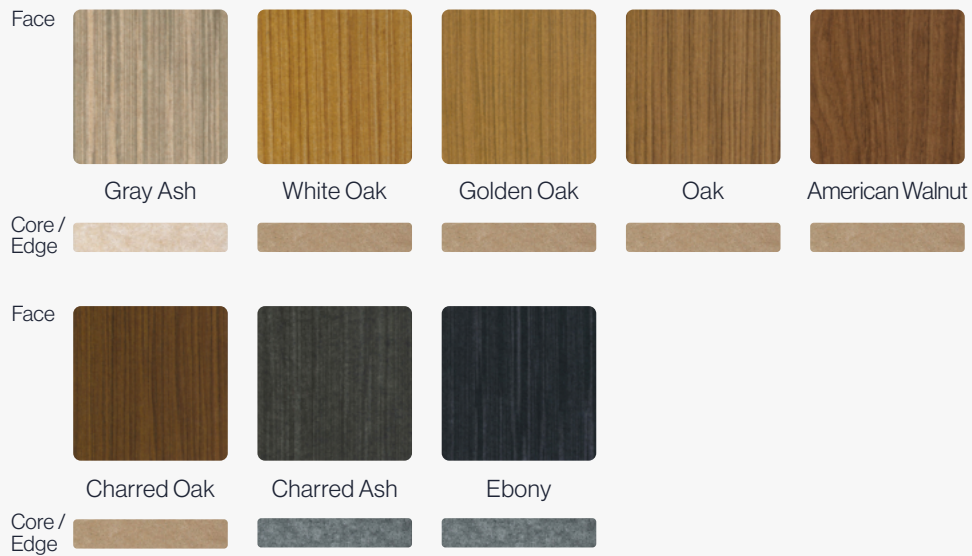

Earthen

Cacao

Terra

Evergreen

Basalt

Available in:

- **AAMA 2604** Color
- **AAMA 2604** or **2605** Color

* Non stock, fee **upcharge**

3 Available Finishes

Optional Soft Sound® Backer

Soft Sound® Essentials
Standard

Soft Sound® Wood Texture
Premium

ⓘ As with natural wood, variation in color and grain is expected and grain will not align across panels.