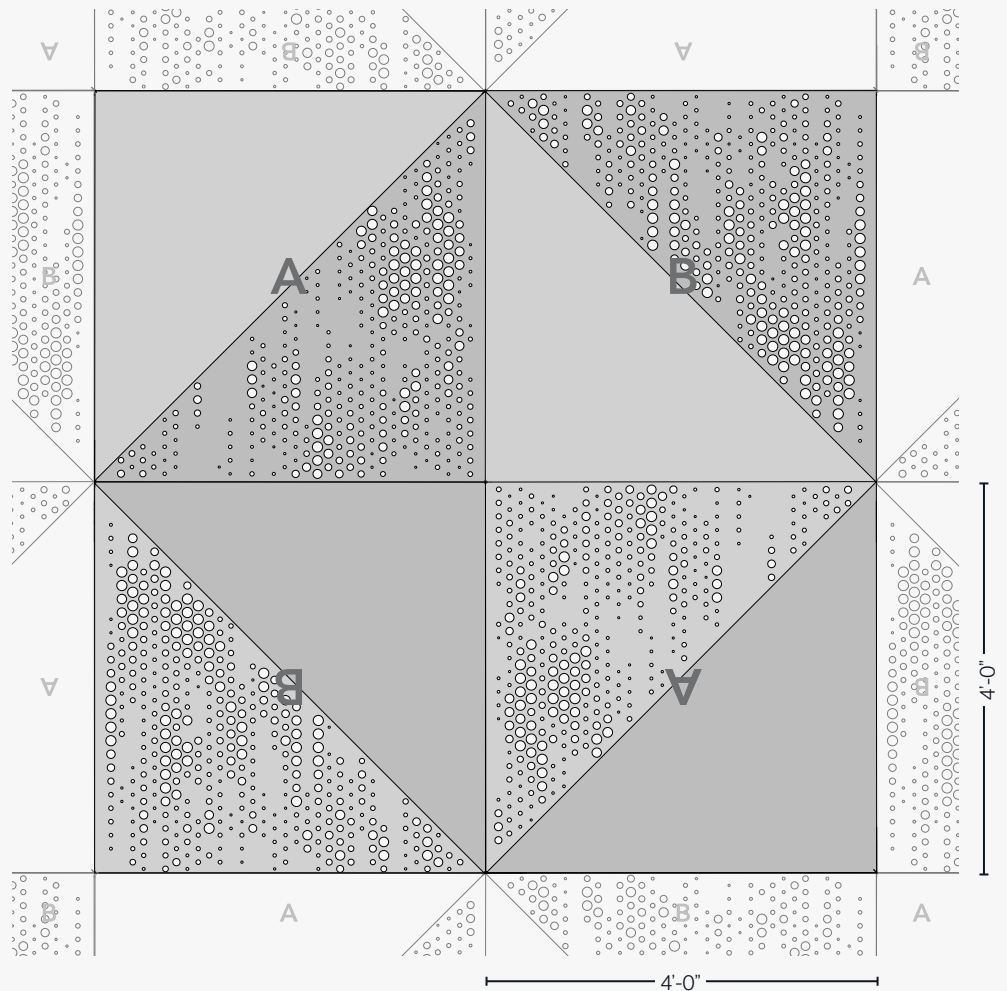

- i Delta Drop® Transition Panel shown. See page 13 for more info.
- i Custom pattern available.

1 Understanding the System

Understanding the Panel - Delta Drop® Full Solid

The faceted surface is created using 2 unique panels tiled in a specific arrangement to create continuity across your space.

Panel A: 1% Open 99% Closed
 Panel B: 1% Open 99% Closed

*Vertika® Trim

Ceiling Section

Wall Section

Panel Configuration, Wall or Ceiling

⚠ All dimensions nominal.

1 Understanding the System

Understanding the Panel - Delta Drop® Half Pattern Circle

The faceted surface is created using 2 unique panels tiled in a specific arrangement to create continuity across your space.

- Panel A: 8% Open 92% Closed
- Panel B: 6% Open 94% Closed

*Vertika® Trim

Ceiling Section

Wall Section

Panel Configuration, Wall or Ceiling

⚠ All dimensions nominal.

1 Understanding the System

Understanding the Panel - Delta Drop® Full Pattern Circle

Panel A: 7% Open 93% Closed
 Panel B: 17% Open 83% Closed