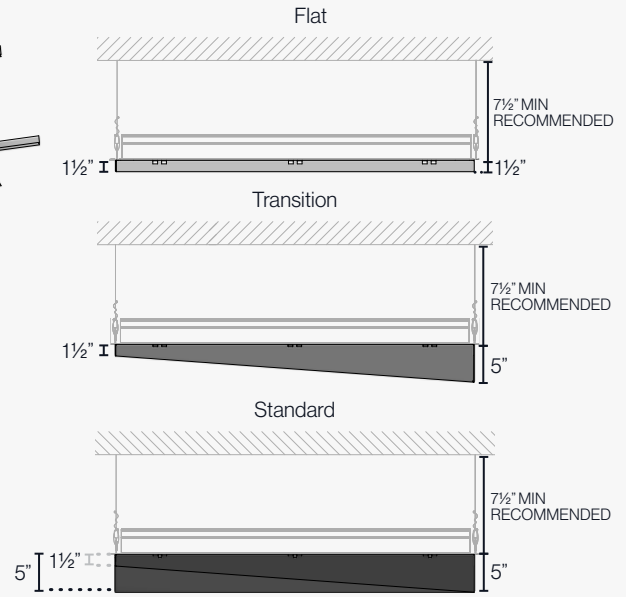

Get the same great unique aesthetics of Delta Drop® in a flush, level form factor, friendly to field trimming with our Delta Drop® Flat Panels.

Transition Panels

Utilize Delta Drop® Transition Panels to seamlessly shift from wall to ceilings or create a subtle waterfall effect when paired with standard panels.

 Illustrative images. Patterns may not match the product

2 Optional Accessories

Transition and Flat Panels

Mix and match multiple panel types to create a unique, multi-dimensional space.

Panels

Elevations

Delta Drop® Transition Panels and Delta Drop® Flat Panels are available both in Full Solid, Full Pattern and Half Pattern options.