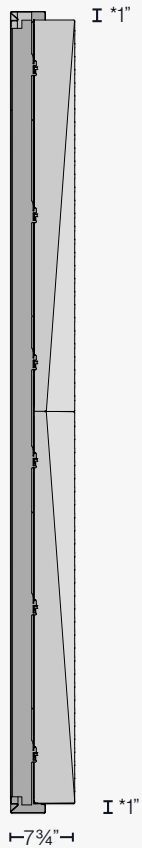

Delta Drop®
Full Solid

Delta Drop®
Half Pattern Circle 4x4

Delta Drop®
Full Pattern Circle 4x4

Seamlessly Join Walls & Ceilings

Delta Drop® easily transitions from one plane to another and around corners.

- i Delta Drop® Transition Panel shown. See page 13 for more info.
- i Custom pattern available.

1 Understanding the System

Understanding the Panel - Delta Drop® Full Solid

The faceted surface is created using 2 unique panels tiled in a specific arrangement to create continuity across your space.

Panel A: 1% Open 99% Closed
 Panel B: 1% Open 99% Closed

*Vertika® Trim

Ceiling Section

Wall Section

Panel Configuration, Wall or Ceiling

⚠ All dimensions nominal.

1 Understanding the System

Understanding the Panel - Delta Drop® Half Pattern Circle

The faceted surface is created using 2 unique panels tiled in a specific arrangement to create continuity across your space.

- Panel A: 8% Open 92% Closed
- Panel B: 6% Open 94% Closed

*Vertika® Trim

Ceiling Section