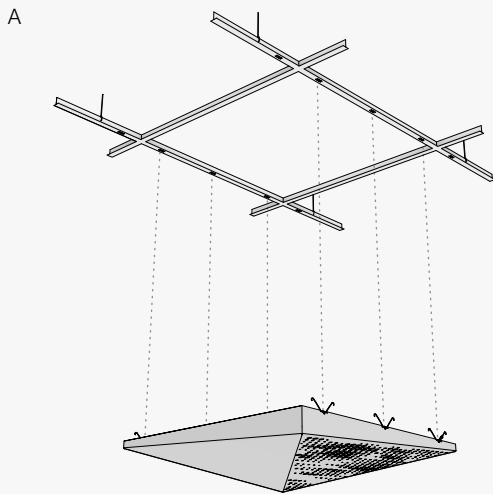

2 Optional Accessories

Possible Configurations

Refer to the chart and corresponding diagrams below for available backer options for Ceiling Panels.

	No Backer	Translucent Backer	Soft Sound® Backer
No light	A	B	C
Backlighting		D	

ⓘ Contact your Rep for info on Custom Delta Drop® Backers for use with Vertika® Wall System.