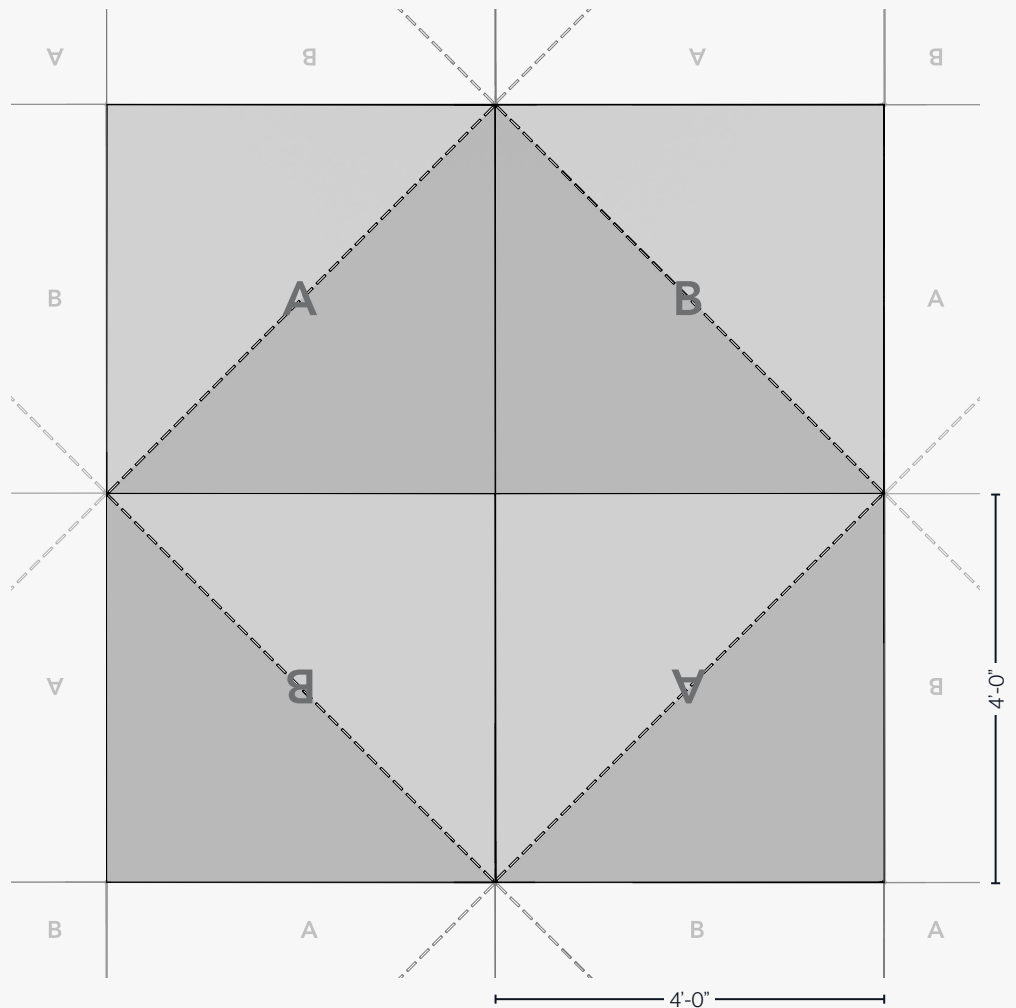

Panel A: 1% Open 99% Closed
 Panel B: 1% Open 99% Closed

*Vertika® Trim

Ceiling Section

Wall Section

Panel Configuration, Wall or Ceiling

⚠ All dimensions nominal.

1 Understanding the System

Understanding the Panel - Delta Drop® Half Pattern Circle