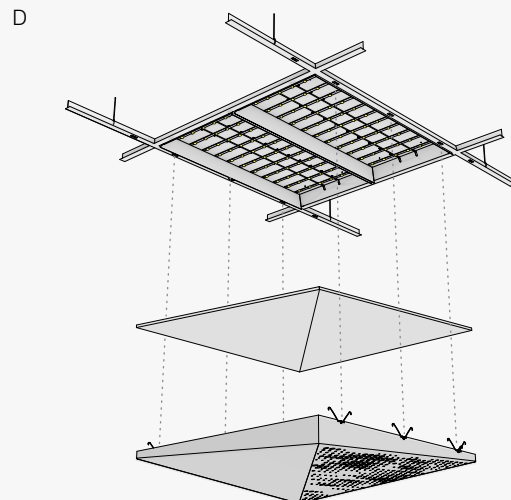

2 Optional Accessories

Possible Configurations

Refer to the chart and corresponding diagrams below for available backer options for Ceiling Panels.

	No Backer	Translucent Backer	Soft Sound® Backer
No light	A	B	C
Backlighting		D	

ⓘ Contact your Rep for info on Custom Delta Drop® Backers for use with Vertika® Wall System.