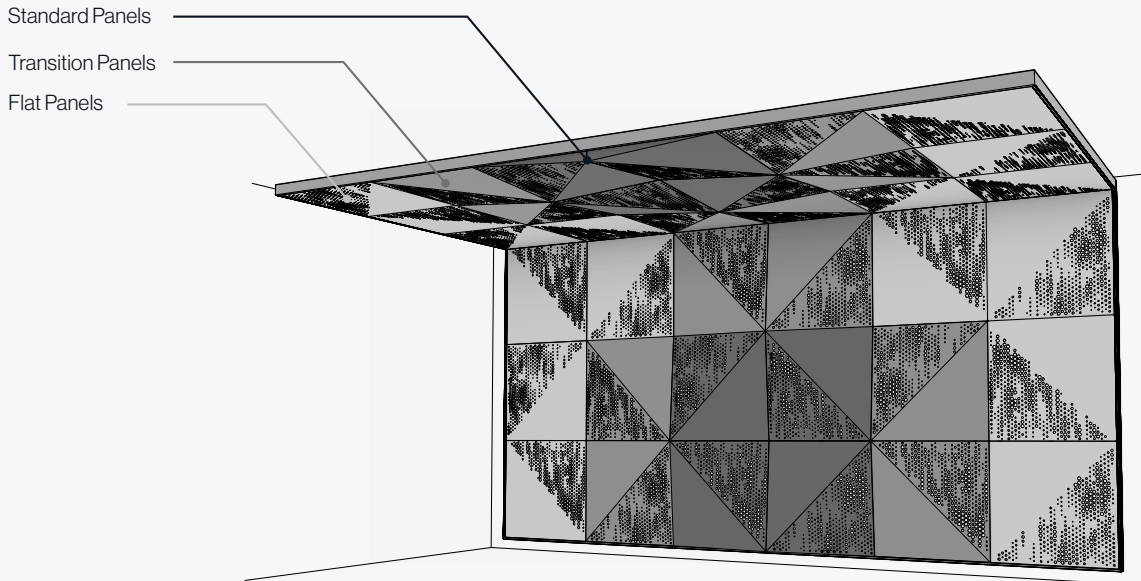

Wall to Ceiling Transitions

Delta Drop® Backers are available for use with Delta Drop® Transition Panels. Contact your Rep for info