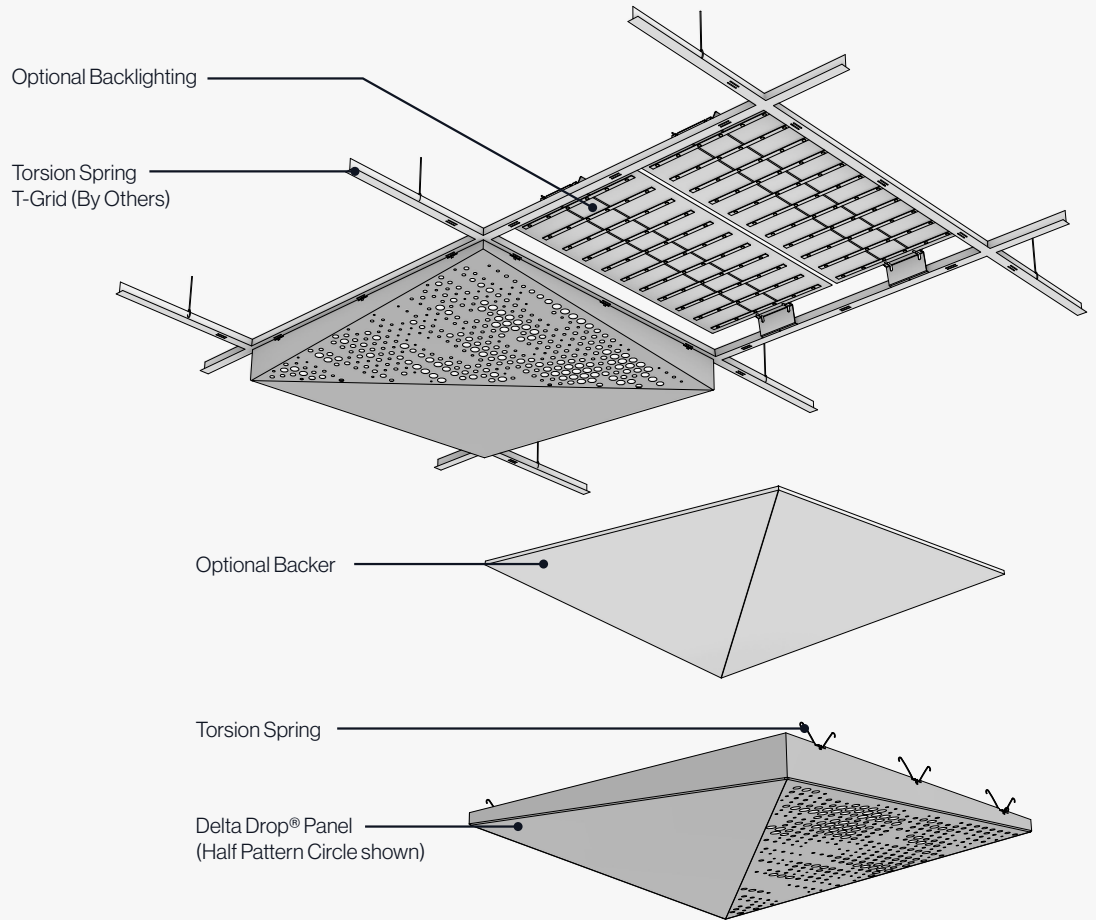

Wall Section

Panel Configuration, Wall or Ceiling

⚠ All dimensions nominal.

1 Understanding the System

Understanding the Panel - Delta Drop® Full Pattern Circle

Panel A: 7% Open 93% Closed
 Panel B: 17% Open 83% Closed

* Vertika® Trim

Ceiling Section

Wall Section

Panel Configuration, Wall or Ceiling

⚠ All dimensions nominal.

1 Understanding the System

Accessory Options - Ceiling

- Frosted light diffusing backer
- ½" acoustic backer
- Backlight

i Check out our Configuration examples on PAGE 12.

Attachment System - Ceiling

Torsion Spring clips allow for rapid install and easy access for maintenance above the grid post install.

1 Understanding the System

Accessory Options - Wall

i Check out our Configuration examples on PAGE 12.

Attachment System - Wall

Panels are easily installed or removed by sliding onto or lifting off from the system's Vertika® channel hooks.