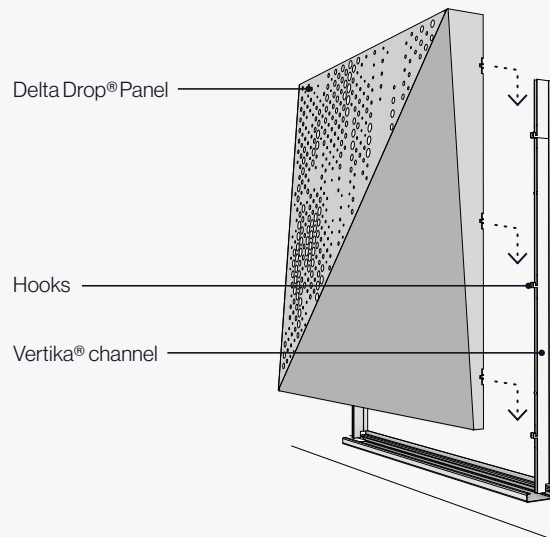

Wall Section

Panel Configuration, Wall or Ceiling

⚠ All dimensions nominal.

1 Understanding the System

Understanding the Panel - Delta Drop® Full Pattern Circle

Panel A: 7% Open 93% Closed
 Panel B: 17% Open 83% Closed

* Vertika® Trim

Ceiling Section

Wall Section

Panel Configuration, Wall or Ceiling

⚠ All dimensions nominal.

1 Understanding the System

Accessory Options - Ceiling

- Frosted light diffusing backer
- ½" acoustic backer
- Backlight

i Check out our Configuration examples on PAGE 12.

Attachment System - Ceiling

Torsion Spring clips allow for rapid install and easy access for maintenance above the grid post install.

1 Understanding the System

Accessory Options - Wall

i Check out our Configuration examples on PAGE 12.

Attachment System - Wall

Panels are easily installed or removed by sliding onto or lifting off from the system's Vertika® channel hooks.