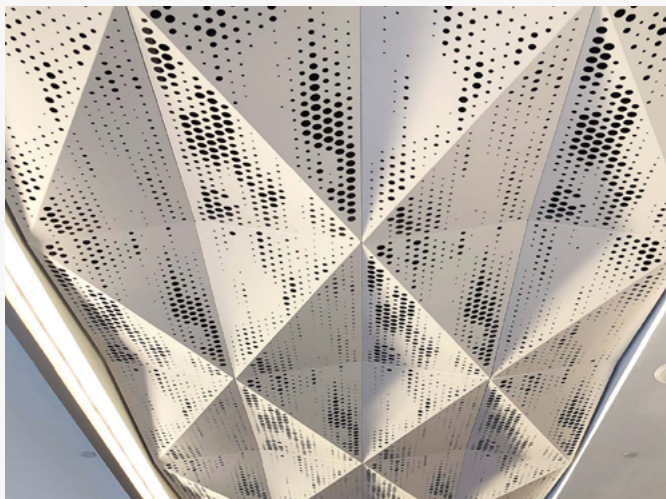

Backers

Acoustic Backer

We offer various options of Soft Sound® panel inserts to achieve a variety of NRC ratings. Please refer to our True NRC® table of ratings.