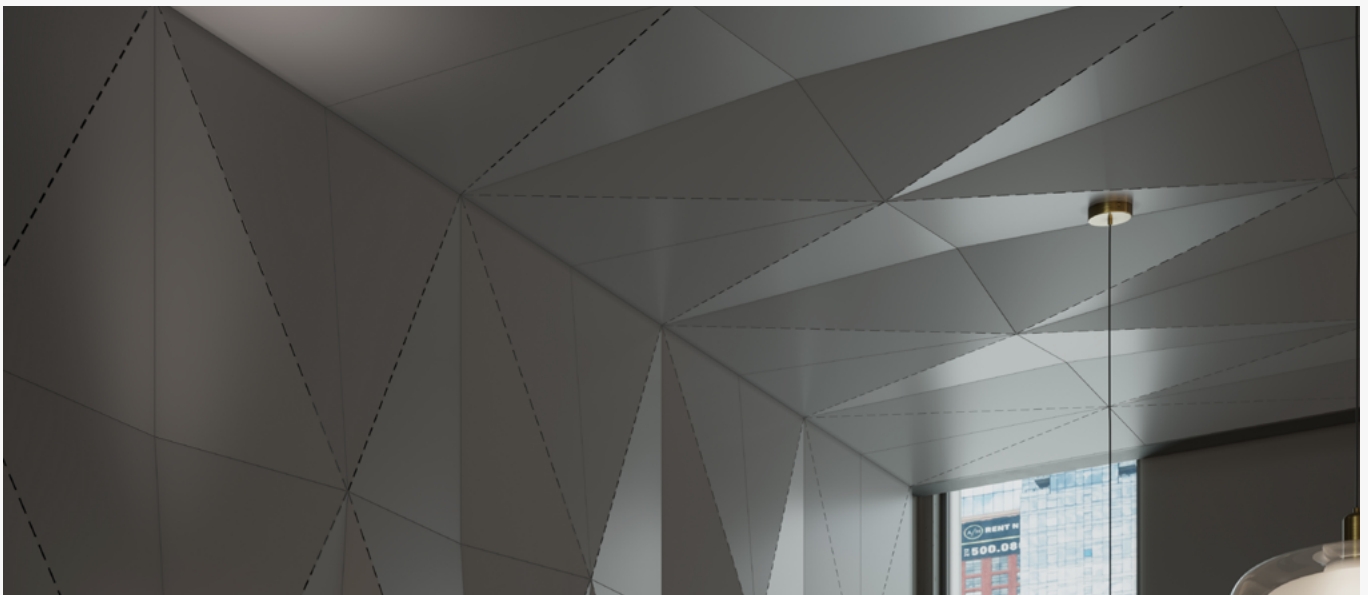

A R K T U R A

Delta Drop[®] 4x4

Ceiling & Wall **Panels**

Our Key Features

Delta Drop® 4x4 brings faceted, dimensional geometry to your design, in a square panel that's great for adding depth to your design. Plus, it offers easy installation, using quick torsion spring attachment across standard ceiling grid systems, or simple wall attachment using our Vertika channel system. Integrated backlighting is available if you want to add some light to your design, or try our Soft Sound® backer if you are looking for an acoustic solution.

Easy Installation & Access

Delta Drop® panels offer easy install and access across walls and ceilings through quick torsion spring attachment to standard grid systems and a simple hook-on attachment to our Vertika® channel system.

Get the same great unique aesthetics of Delta Drop® in a flush, level form factor, friendly to field trimming with our Delta Drop® Flat Panels.

Transition Panels

Utilize Delta Drop® Transition Panels to seamlessly shift from wall to ceilings or create a subtle waterfall effect when paired with standard panels.