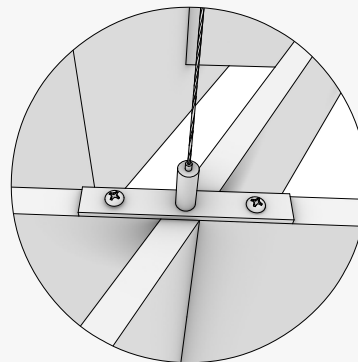

Designing with Modules

Modules can be tiled in multiple directions in plan utilizing their hexagonal geometry. Modules may all be stepped in section or placed in a continuous plane.

1 Understanding the System

Understanding the Module

Plan

87% Open in Plan

Elevations

Fin depth 8⅝" deep.

Front View

Side View

1 Understanding the System

Attachment Details

To minimize the visual impact of our hanging system, we provide 1/32" stainless cables and a micro quick-release wire clamp with hanging brackets at 3 locations.

Hanging Bracket Attachment