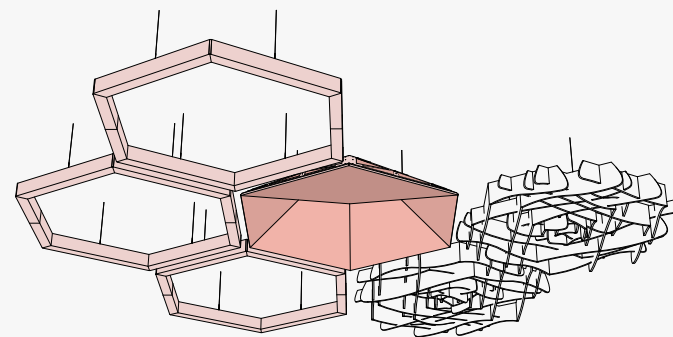

Compatible with Hexagonal Systems

SoftGrid® Rosette's modules are compatible with other Hexagonal systems from Arktura including SoftGrid® Deca, SoftShapes™ Hex, and SoundStar® to fully immerse spaces in acoustic attenuation.