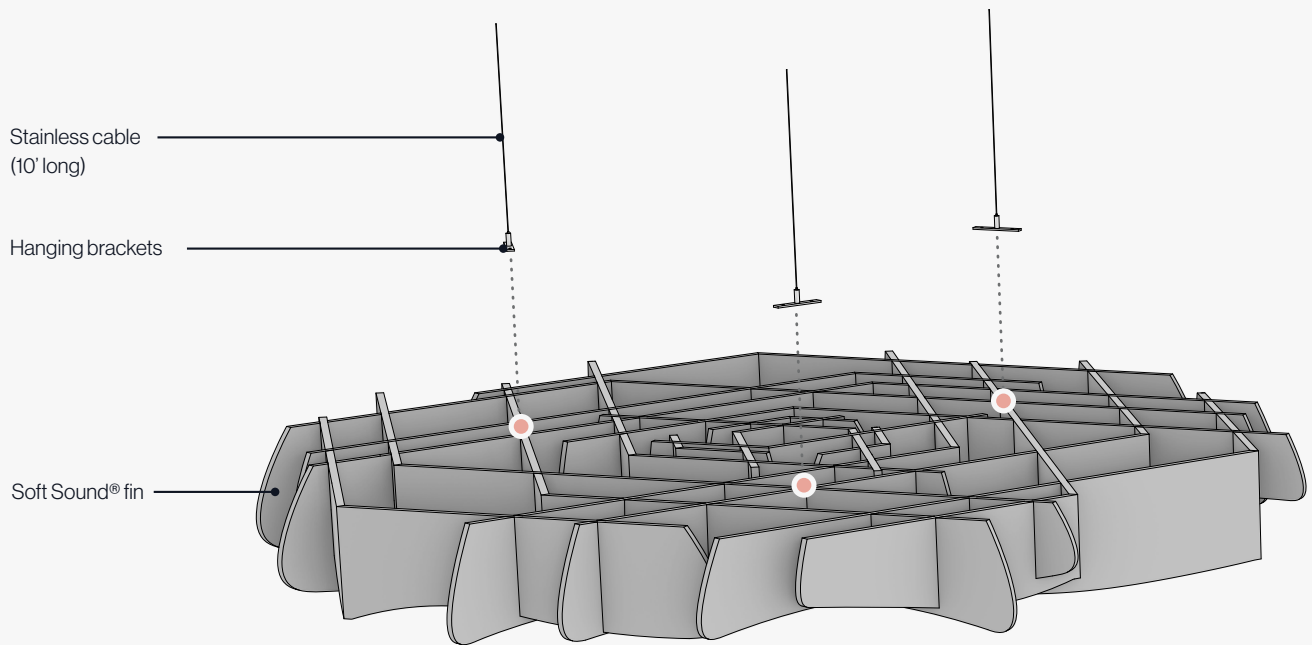

Designing with Modules

Modules can be tiled in multiple directions in plan utilizing their hexagonal geometry. Modules may all be stepped in section or placed in a continuous plane.

1 Understanding the System

Understanding the Module

Plan

87% Open in Plan

Elevations

Fin depth 8⅝" deep.

Front View

Side View

1 Understanding the System

Attachment Details

To minimize the visual impact of our hanging system, we provide 1/32" stainless cables and a micro quick-release wire clamp with hanging brackets at 3 locations.

Hanging Bracket Attachment