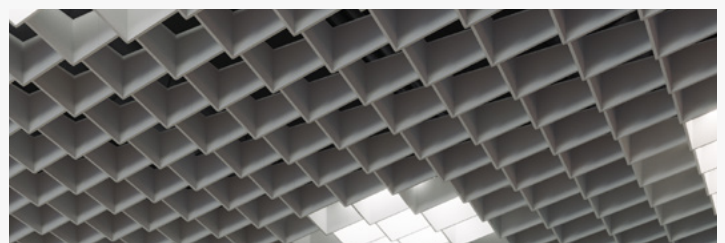

SOFTGRID® SCALE