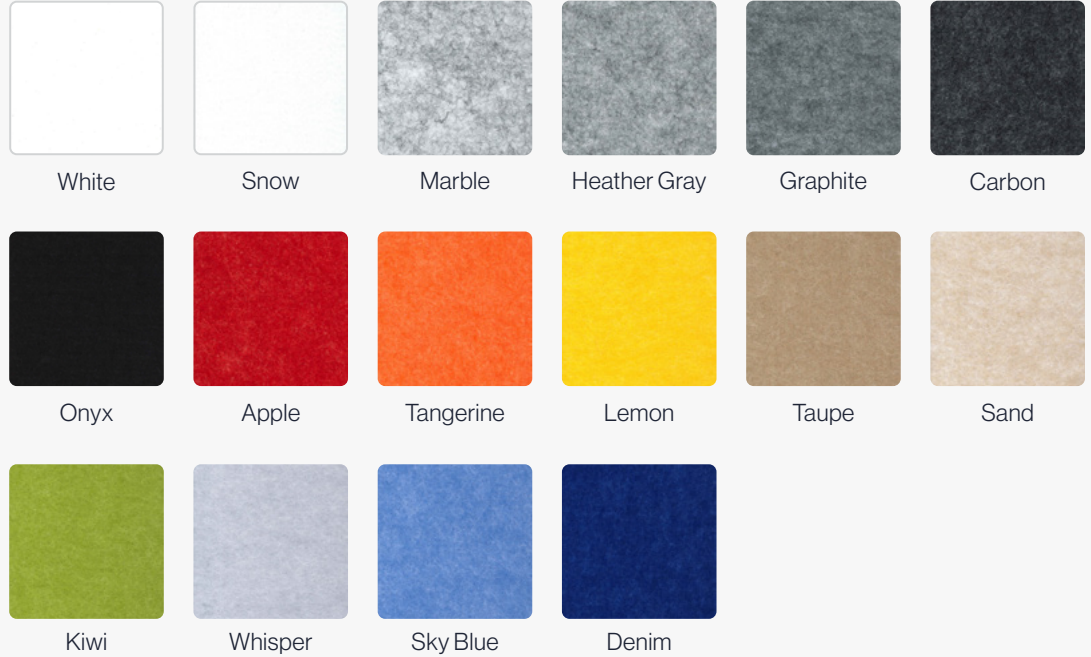

* To combine SoftGrid® Rosette with other products please contact your Arktura Rep. to request Product Installation Manuals

2 Available Finishes

Baffle Color

**Soft Sound®
Elementals**
Standard

**Soft Sound®
Wood Texture**
Premium

i As with natural wood, variation in color and grain is expected and grain will not align across panels.

! Due to the nature of non-woven materials, light may pass through Soft Sound® in any thickness or color. A translucent appearance is most apparent in lighter colors and thin material when a light source is present behind the material. Arktura makes no claims or warranties about the material performing as opaque in any circumstance. To verify a products performance for light transmittance, a mockup of the specific intended use is recommended.

2 Available Finishes

Baffle Color

**Soft Sound®
Essentials**
Standard

Duo Tone
Optional

Select a primary and secondary color to switch up each module.

⚠ Due to the nature of non-woven materials, light may pass through Soft Sound® in any thickness or color. A translucent appearance is most apparent in lighter colors and thin material when a light source is present behind the material. Arktura makes no claims or warranties about the material performing as opaque in any circumstance. To verify a products performance for light transmittance, a mockup of the specific intended use is recommended.