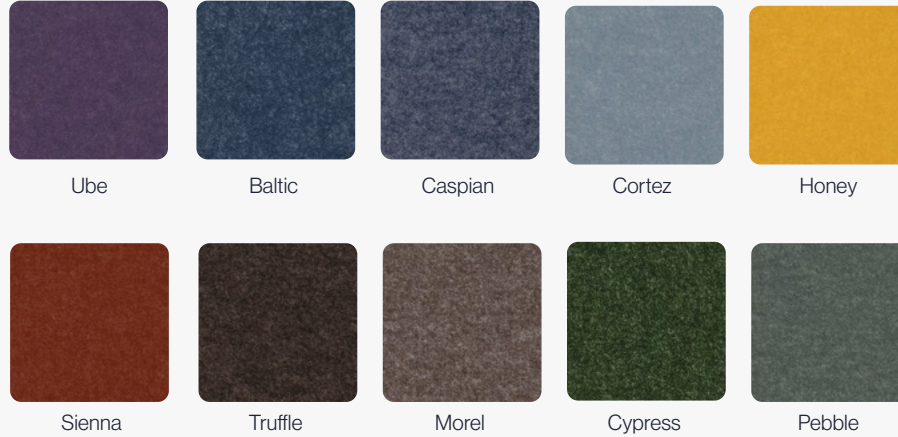

1 Understanding the System

Combining With Other Products

Create drama in your design by mixing other hexagonal SoftGrid®, SoundStar® and SoftShapes™ modules together.

- SoftGrid® Rosette (A)
- SoundStar® (B)
- SoftGrid® Orbit (C)
- SoftShapes™ Hex 36 (D)

* To combine SoftGrid® Rosette with other products please contact your Arktura Rep. to request Product Installation Manuals

2 Available Finishes

Baffle Color

**Soft Sound®
Elementals**
Standard

**Soft Sound®
Wood Texture**
Premium

2 Available Finishes

Baffle Color

**Soft Sound®
Essentials**
Standard

Duo Tone
Optional

Select a primary and secondary color to switch up each module.

⚠ Due to the nature of non-woven materials, light may pass through Soft Sound® in any thickness or color. A translucent appearance is most apparent in lighter colors and thin material when a light source is present behind the material. Arktura makes no claims or warranties about the material performing as opaque in any circumstance. To verify a products performance for light transmittance, a mockup of the specific intended use is recommended.