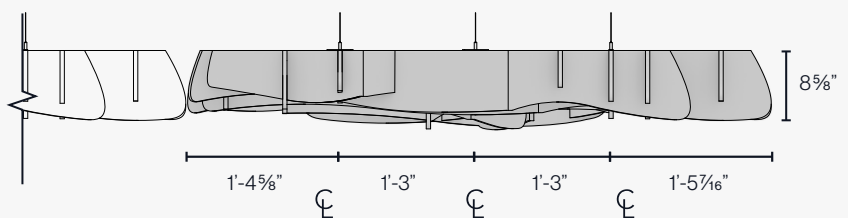

Designing with Modules

Modules can be tiled in multiple directions in plan utilizing their hexagonal geometry. Modules may all be stepped in section or placed in a continuous plane.

1 Understanding the System

Understanding the Module

Plan

87% Open in Plan

Elevations

Fin depth 8⅝" deep.

Front View

Side View

1 Understanding the System

Attachment Details

To minimize the visual impact of our hanging system, we provide 1/32" stainless cables and a micro quick-release wire clamp with hanging brackets at 3 locations.

Hanging Bracket Attachment