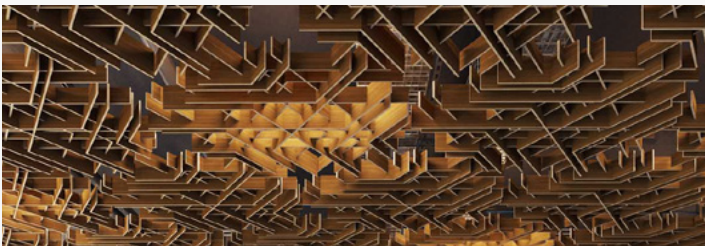

SOFTGRID® FLUX