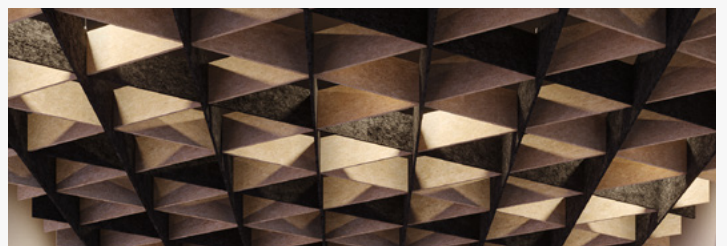

A R K T U R A

SoftGrid[®] Rosette

Ceiling **Baffles**

Our Key Features

Soft angles come together in precise harmony, bringing a delicate floral configuration to acoustic control. Multiple angled baffles combine to create SoftGrid® Rosette's unique form, reminiscent of its flora namesake, that adds a touch of elegance to any interior. Made from high-quality Soft Sound® material, this suspended cloud system is durable and mesmerizing, making it the right aesthetic choice for any renovation or new build.

SOFTGRID® SKYLINE

SOFTGRID® SQUARE

SOFTGRID® SWITCH

SOFTGRID® TEMPO

SOFTGRID® TILT

SOFTGRID® TRELLA

SOFTGRID® WAVE