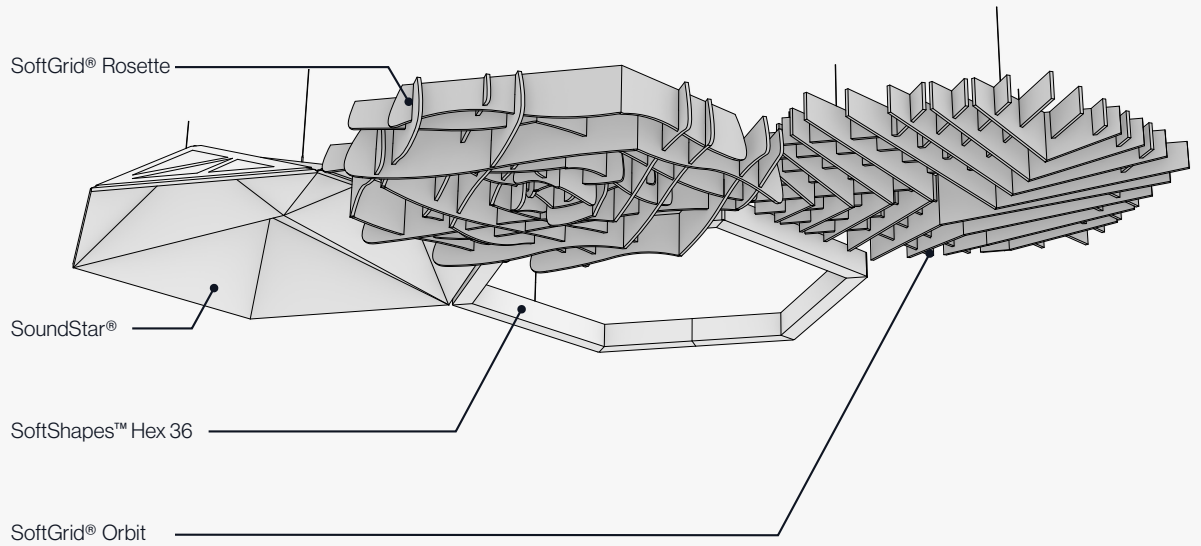

1 Understanding the System

Combining With Other Products

Create drama in your design by mixing other hexagonal SoftGrid®, SoundStar® and SoftShapes™ modules together.

- SoftGrid® Rosette (A)
- SoundStar® (B)
- SoftGrid® Orbit (C)
- SoftShapes™ Hex 36 (D)

* To combine SoftGrid® Rosette with other products please contact your Arktura Rep. to request Product Installation Manuals