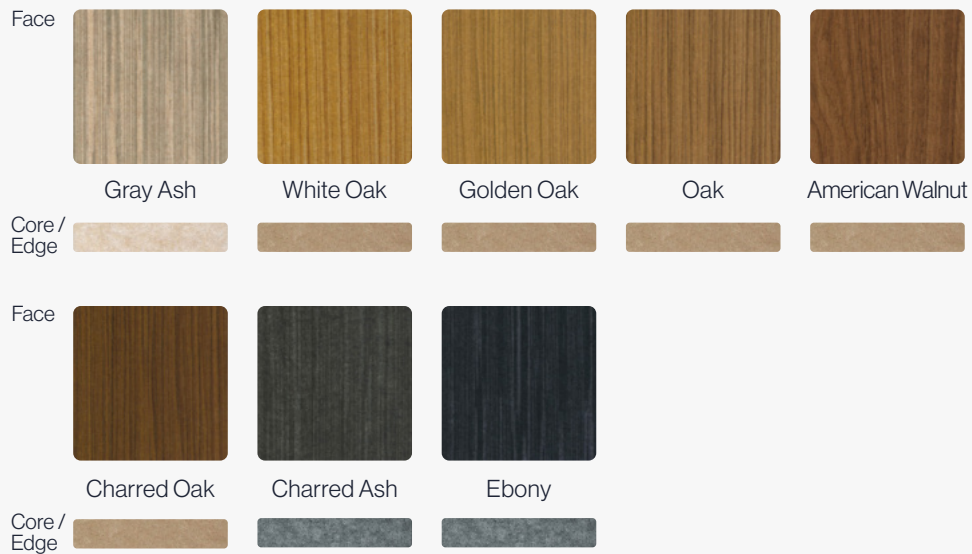

1 Understanding the System

Combining With Other Products

Create drama in your design by mixing other hexagonal SoftGrid®, SoundStar® and SoftShapes™ modules together.

- SoftGrid® Rosette (A)
- SoundStar® (B)
- SoftGrid® Orbit (C)
- SoftShapes™ Hex 36 (D)

* To combine SoftGrid® Rosette with other products please contact your Arktura Rep. to request Product Installation Manuals

2 Available Finishes

Baffle Color

**Soft Sound®
Elementals**
Standard

**Soft Sound®
Wood Texture**
Premium

i As with natural wood, variation in color and grain is expected and grain will not align across panels.

! Due to the nature of non-woven materials, light may pass through Soft Sound® in any thickness or color. A translucent appearance is most apparent in lighter colors and thin material when a light source is present behind the material. Arktura makes no claims or warranties about the material performing as opaque in any circumstance. To verify a products performance for light transmittance, a mockup of the specific intended use is recommended.

2 Available Finishes

Baffle Color

**Soft Sound®
Essentials**
Standard

Duo Tone
Optional

Select a primary and secondary color to switch up each module.

⚠ Due to the nature of non-woven materials, light may pass through Soft Sound® in any thickness or color. A translucent appearance is most apparent in lighter colors and thin material when a light source is present behind the material. Arktura makes no claims or warranties about the material performing as opaque in any circumstance. To verify a products performance for light transmittance, a mockup of the specific intended use is recommended.