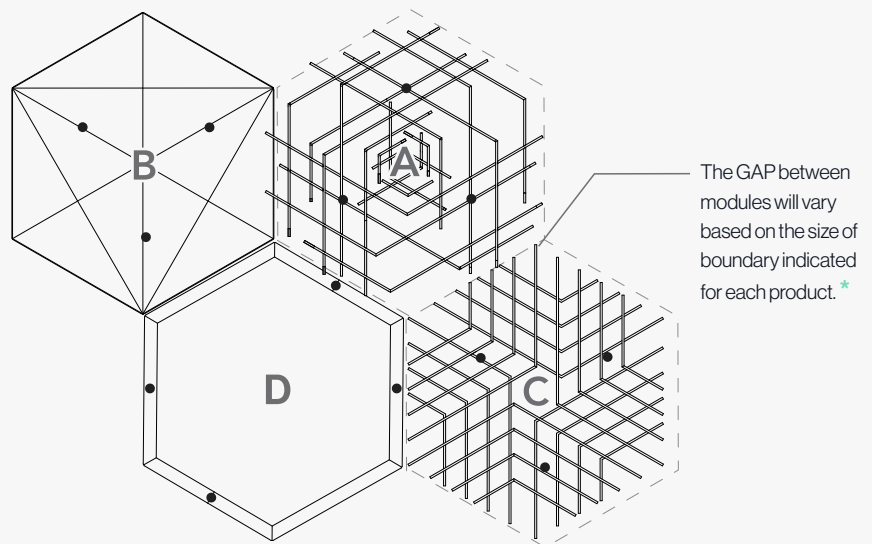

1 Understanding the System

Combining With Other Products

Create drama in your design by mixing other hexagonal SoftGrid®, SoundStar® and SoftShapes™ modules together.

- SoftGrid® Rosette (A)
- SoundStar® (B)
- SoftGrid® Orbit (C)
- SoftShapes™ Hex 36 (D)

* To combine SoftGrid® Rosette with other products please contact your Arktura Rep. to request Product Installation Manuals