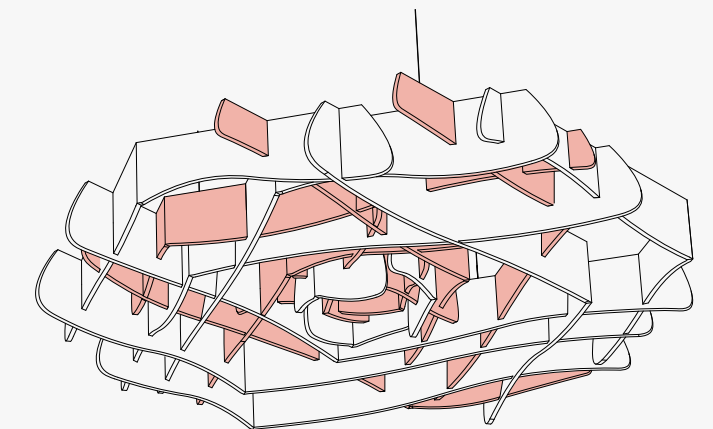

A R K T U R A

SoftGrid[®] Rosette

Ceiling **Baffles**

Our Key Features

Soft angles come together in precise harmony, bringing a delicate floral configuration to acoustic control. Multiple angled baffles combine to create SoftGrid® Rosette's unique form, reminiscent of its flora namesake, that adds a touch of elegance to any interior. Made from high-quality Soft Sound® material, this suspended cloud system is durable and mesmerizing, making it the right aesthetic choice for any renovation or new build.

SoftGrid®'s open grid design makes integrating systems above or below the modules simple and feasible. Easily removable fins and open structure makes accessing lights, HVAC, rigging points, plumbing, AV equipment, and life safety systems easy for your maintenance team.

Field Modifiable

SoftGrid® modules can be trimmed down to a minimum of four fin intersections. By rearranging our adjustable hangers; we make it easy for you to specify standard modules that can be easily field-modified around anticipated or unforeseen site conditions during install.