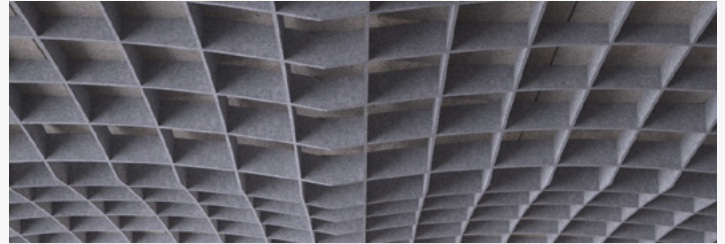

SOFTGRID® DOME