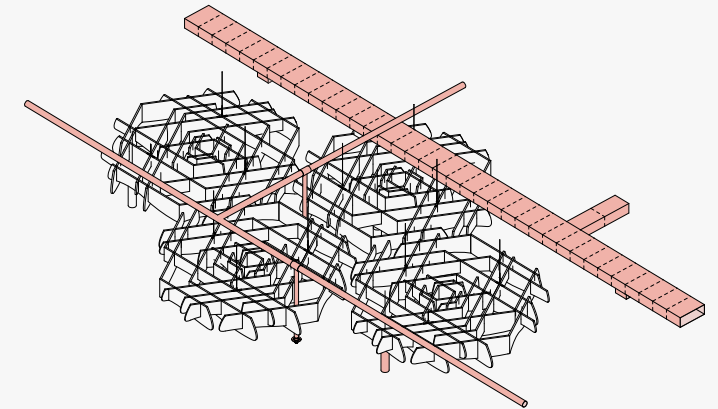

Open Plan Accessibility

SoftGrid®'s open grid design makes integrating systems above or below the modules simple and feasible. Easily removable fins and open structure makes accessing lights, HVAC, rigging points, plumbing, AV equipment, and life safety systems easy for your maintenance team.