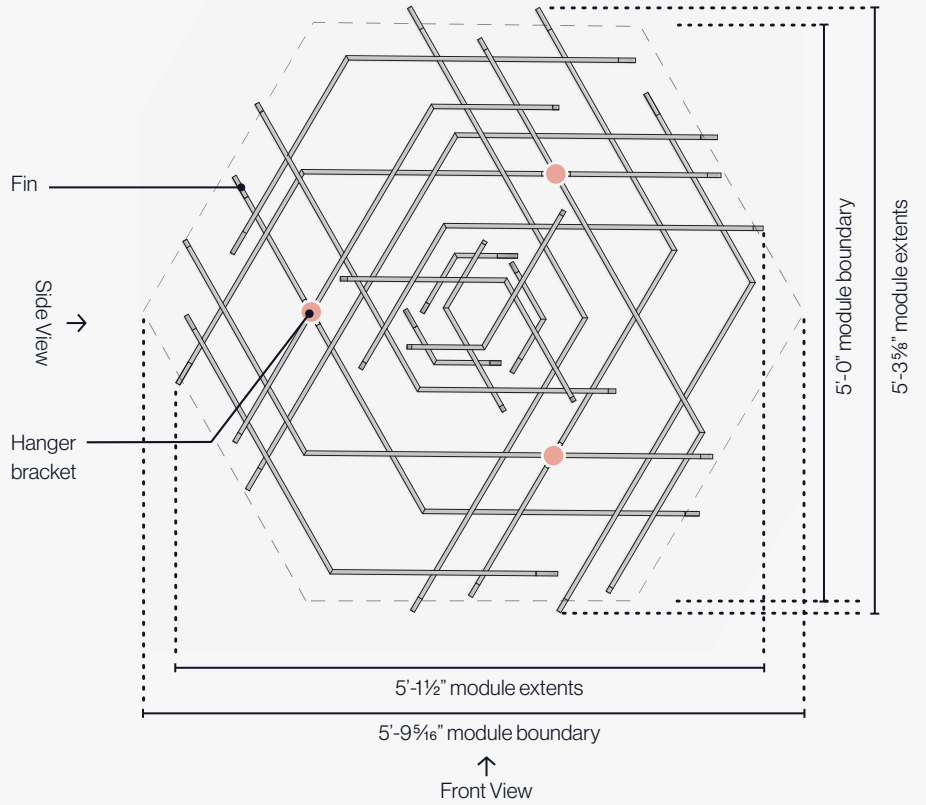

Designing with Modules

Modules can be tiled in multiple directions in plan utilizing their hexagonal geometry. Modules may all be stepped in section or placed in a continuous plane.

1 Understanding the System

Understanding the Module

Plan

87% Open in Plan

Elevations

Fin depth 8⅝" deep.

Front View

Side View

1 Understanding the System