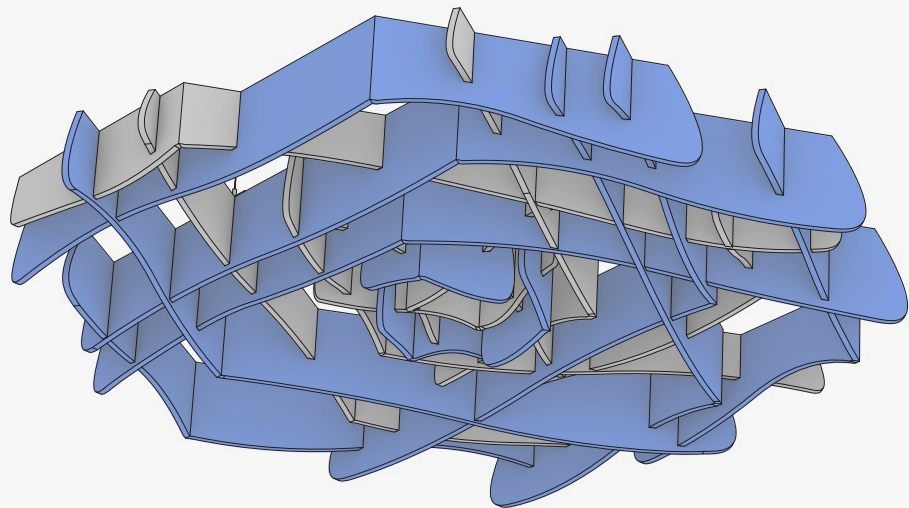

⚠ Due to the nature of non-woven materials, light may pass through Soft Sound® in any thickness or color. A translucent appearance is most apparent in lighter colors and thin material when a light source is present behind the material. Arktura makes no claims or warranties about the material performing as opaque in any circumstance. To verify a products performance for light transmittance, a mockup of the specific intended use is recommended.