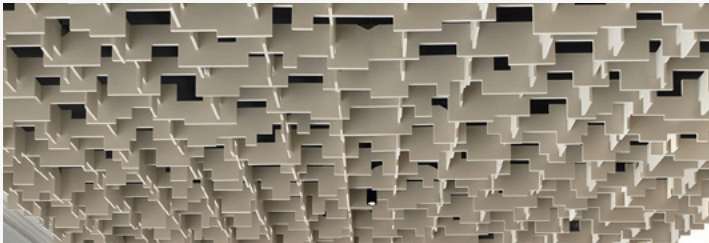

A R K T U R A

SoftGrid[®] Rosette

Ceiling **Baffles**

Our Key Features

Soft angles come together in precise harmony, bringing a delicate floral configuration to acoustic control. Multiple angled baffles combine to create SoftGrid® Rosette's unique form, reminiscent of its flora namesake, that adds a touch of elegance to any interior. Made from high-quality Soft Sound® material, this suspended cloud system is durable and mesmerizing, making it the right aesthetic choice for any renovation or new build.

SOFTGRID® SINE

SOFTGRID® SCALE

Product Line

Design Options

Select the style that best suits your vision and project needs. Pick from a variety of designs, all made from our Soft Sound® acoustical material, to provide high performance sound attenuation while enhancing aesthetics.

SOFTGRID® SKYLINE

SOFTGRID® SQUARE

SOFTGRID® SWITCH

SOFTGRID® TEMPO

SOFTGRID® TILT

SOFTGRID® TRELLA

SOFTGRID® WAVE