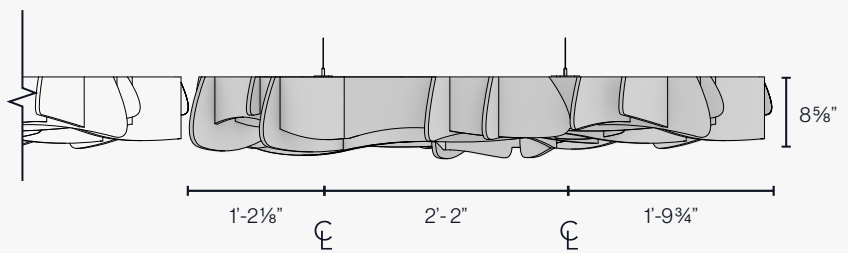

Designing with Modules

Modules can be tiled in multiple directions in plan utilizing their hexagonal geometry. Modules may all be stepped in section or placed in a continuous plane.

1 Understanding the System

Understanding the Module

Plan

87% Open in Plan

Elevations

Fin depth 8⅝" deep.

Front View

Side View

1 Understanding the System

Attachment Details

To minimize the visual impact of our hanging system, we provide 1/32" stainless cables and a micro quick-release wire clamp with hanging brackets at 3 locations.

Hanging Bracket Attachment