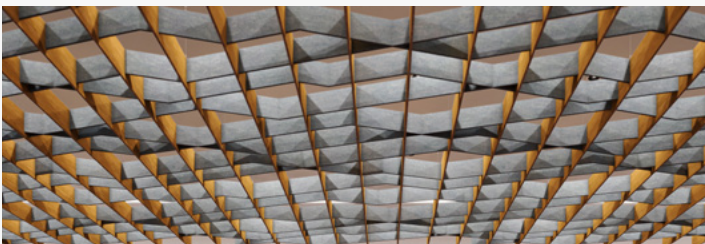

SOFTGRID® NEXUS