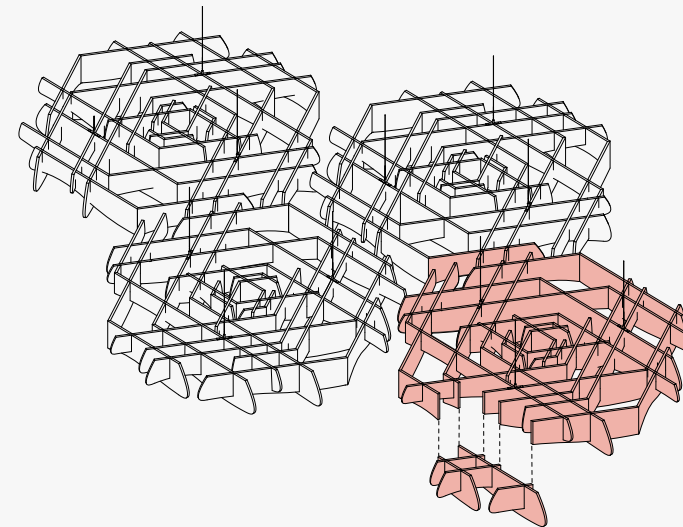

Field Modifiable

SoftGrid® modules can be trimmed down to a minimum of four fin intersections. By rearranging our adjustable hangers; we make it easy for you to specify standard modules that can be easily field-modified around anticipated or unforeseen site conditions during install.