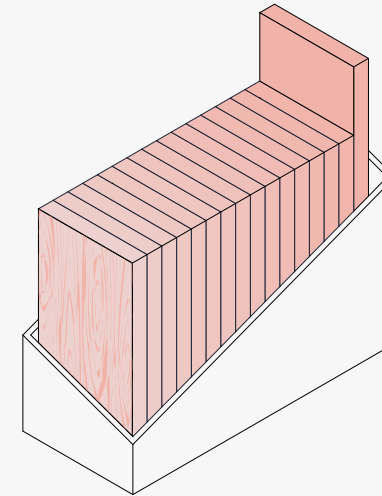

Our Key Features

Soft angles come together in precise harmony, bringing a delicate floral configuration to acoustic control. Multiple angled baffles combine to create SoftGrid® Rosette's unique form, reminiscent of its flora namesake, that adds a touch of elegance to any interior. Made from high-quality Soft Sound® material, this suspended cloud system is durable and mesmerizing, making it the right aesthetic choice for any renovation or new build.

Reduce Noise & Enhance Acoustics

SoftGrid®'s Soft Sound® material reduces the impact of noise from everyday annoyances like ringing, typing, and chatter resulting in a more pleasant and productive environment. SoftGrid®'s material works in concert with the design to help reduce and control reverberations leaving a lasting impression at scales ranging from assembly halls to conference rooms.

Expansive Soft Sound® Library

Choose from a large library of Soft Sound® colors and wood textures. Mix and match colors to accent fins and complement the color scheme of your space.