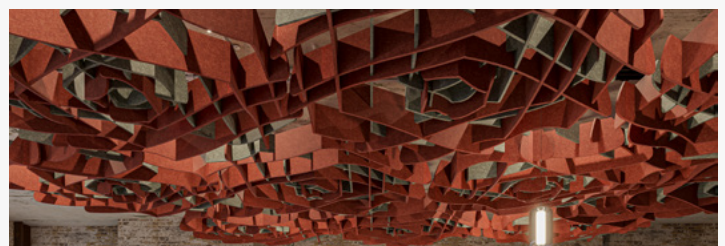

SOFTGRID® ROSETTE