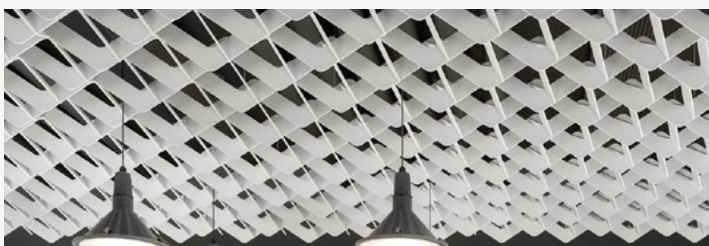

A R K T U R A

SoftGrid[®] Rosette

Ceiling **Baffles**

Our Key Features

Soft angles come together in precise harmony, bringing a delicate floral configuration to acoustic control. Multiple angled baffles combine to create SoftGrid® Rosette's unique form, reminiscent of its flora namesake, that adds a touch of elegance to any interior. Made from high-quality Soft Sound® material, this suspended cloud system is durable and mesmerizing, making it the right aesthetic choice for any renovation or new build.

SOFTGRID® SKYLINE

SOFTGRID® SQUARE

SOFTGRID® SWITCH

SOFTGRID® TEMPO

SOFTGRID® TILT

SOFTGRID® TRELLA

SOFTGRID® WAVE