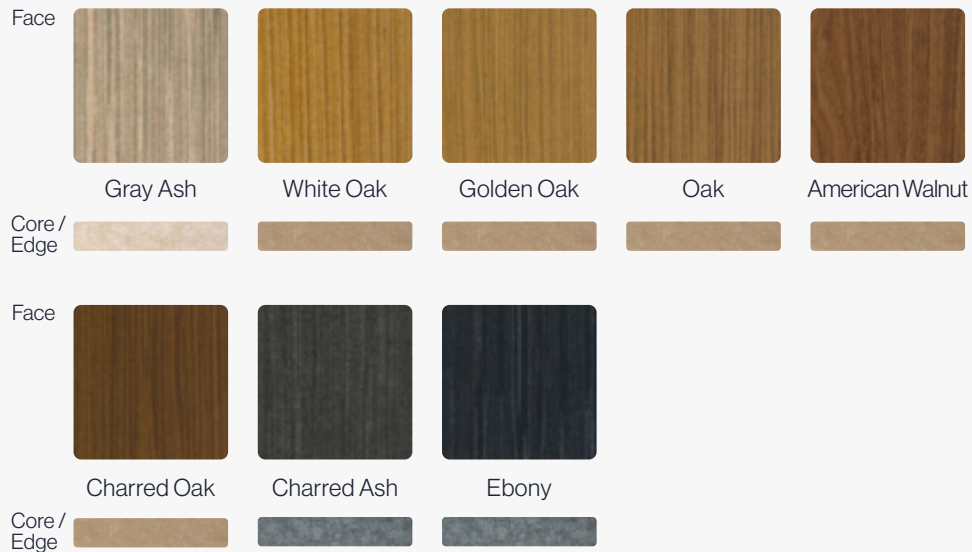

## 2 Available Finishes

### Baffle Color

**Soft Sound® Vivids**  
Standard

**Soft Sound® Elementals**  
Standard

**Soft Sound® Wood Texture**  
Premium

*i* As with natural wood, variation in color and grain is expected and grain will not align across panels.