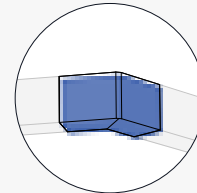

### Standard Configurations

SoftShapes® Hex modules are available in 45 different size configurations and 4 assembly types.\*

3 Assembly Types: All Ship Flat Packed  
(Corners included in Module Assembly)