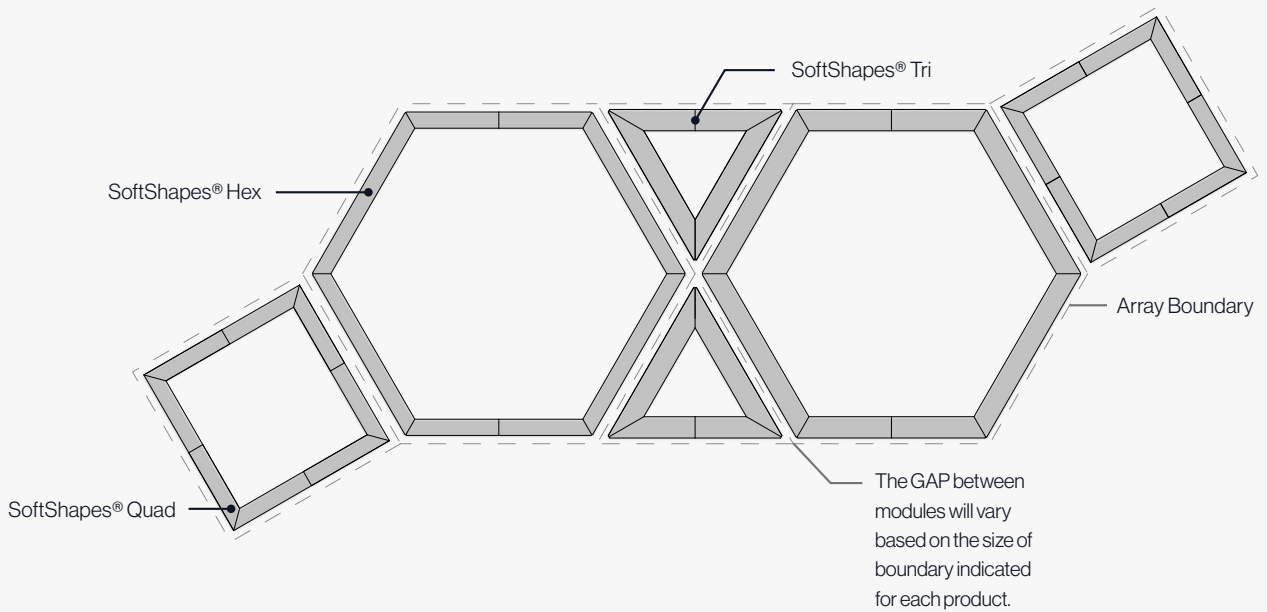

1 Understanding the System

Combining With Other SoftShapes®

Install SoftShapes® in tandem with similar sized SoftShapes® systems to create one-of-a-kind combined geometric layouts.