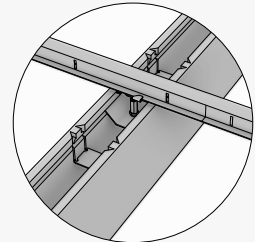

① Understanding the System

**Multiple Attachment Options**

In addition to adjustable drop locations, SoftShapes® also offers the flexibility of five different attachment options, including Direct Mount for both Wall and Ceiling applications.

**Cable Hung**

**All Thread**

**Strut Mount**

**Grid Mount**

**Direct Mount**

Available in both wall & ceiling attachment.