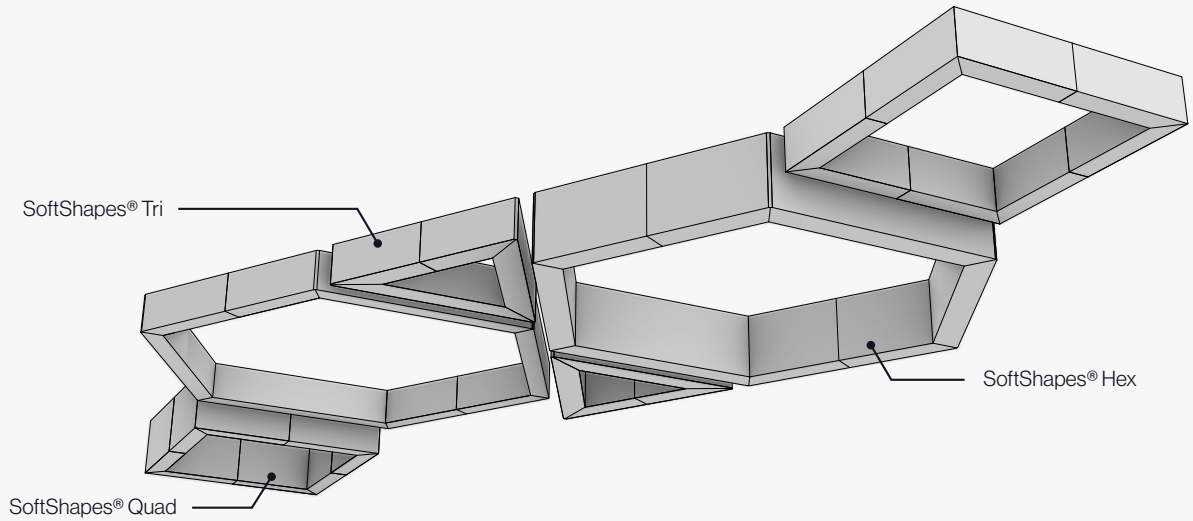

1 Understanding the System

Combining With Other SoftShapes®

Install SoftShapes® in tandem with similar sized SoftShapes® systems to create one-of-a-kind combined geometric layouts.