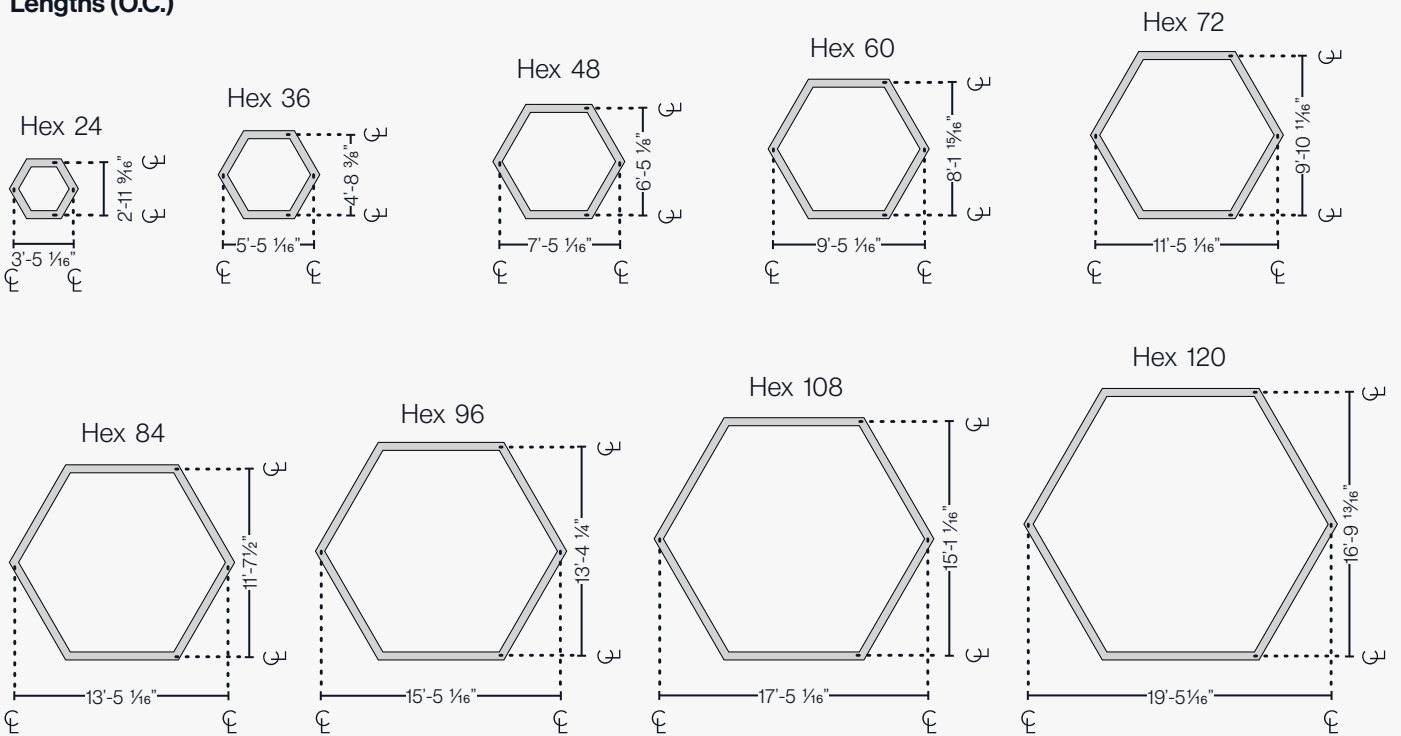

## Dimensions

### Widths

### Lengths (O.C.)

Product	Width	Height
Hex 24	3"	4"
Hex 36	3"	6"
Hex 48		
Hex 60		
Hex 72		
Hex 84	4"	6"
Hex 96		
Hex 108		
Hex 120	4"	10"

### Hex 24 - 3 x 4 x 44

Length 2 (L2)  
---- Boundary

ⓘ Please Note: Approximately 3" from the  $\zeta$  to the outside Boundary Face of the product, regardless of the width. Refer to the installation manual for more info.