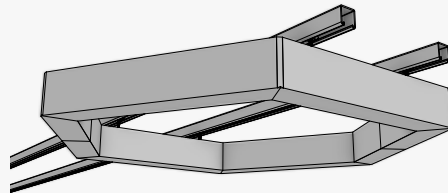

① Understanding the System

**Multiple Attachment Options**

In addition to adjustable drop locations, SoftShapes® also offers the flexibility of five different attachment options, including Direct Mount for both Wall and Ceiling applications.

**Cable Hung**

**All Thread**

**Strut Mount**

**Grid Mount**

**Direct Mount**

Available in both wall & ceiling attachment.