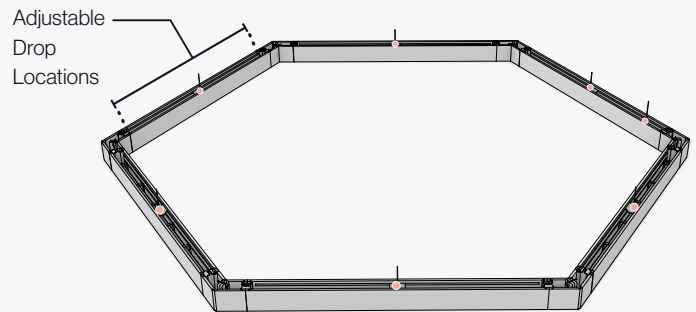

1 Understanding the System

Dimensions

 Hex 84 - 3x4x164	 Hex 96 - 3x4x188	 Hex 108 - 3x4x212	 Hex 120 - 3x4x236
 Hex 84 - 3x6x164	 Hex 96 - 3x6x188	 Hex 108 - 3x6x212	 Hex 120 - 3x6x236
 Hex 84 - 3x10x164	 Hex 96 - 3x10x188	 Hex 108 - 3x10x212	 Hex 120 - 3x10x236
 Hex 84 - 4x6x165	 Hex 96 - 4x6x189	 Hex 108 - 4x6x213	 Hex 120 - 4x6x237
 Hex 84 - 4x10x165	 Hex 96 - 4x10x189	 Hex 108 - 4x10x213	 Hex 120 - 4x10x237

## Attachment Details

SoftShapes® modules feature adjustable drop locations on each side of the system, allowing it to adapt to various installation conditions.

ⓘ Recommended Drop Points

Modules smaller than 54" need 4 drop points.  
(SoftShapes® Hex 24 shown.)