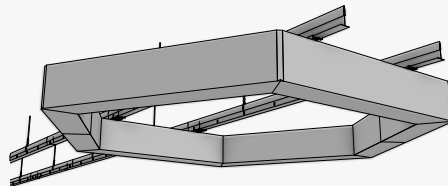

① Understanding the System

**Multiple Attachment Options**

In addition to adjustable drop locations, SoftShapes® also offers the flexibility of five different attachment options, including Direct Mount for both Wall and Ceiling applications.

**Cable Hung**

**All Thread**

**Strut Mount**

**Grid Mount**

**Direct Mount**

Available in both wall & ceiling attachment.