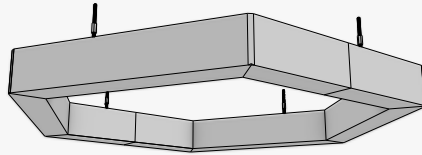

① Understanding the System

**Multiple Attachment Options**

In addition to adjustable drop locations, SoftShapes® also offers the flexibility of five different attachment options, including Direct Mount for both Wall and Ceiling applications.

**Cable Hung**

**All Thread**

**Strut Mount**

**Grid Mount**

**Direct Mount**

Available in both wall & ceiling attachment.