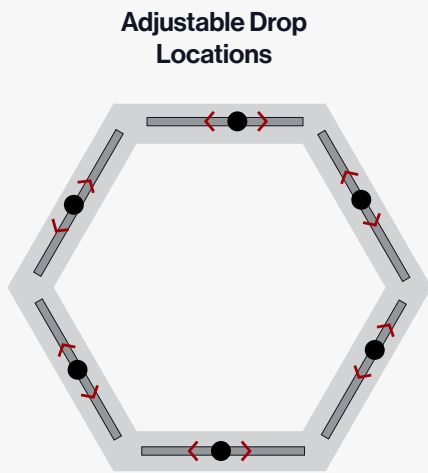

1 Understanding the System

Attachment Details

SoftShapes® modules feature adjustable drop locations on each side of the system, allowing it to adapt to various installation conditions.

ⓘ Recommended Drop Points

Modules smaller than 54" need 4 drop points.
(SoftShapes® Hex 24 shown.)

Check install manual for more info.

Hanging Bracket Attachment

Joiner Bracket