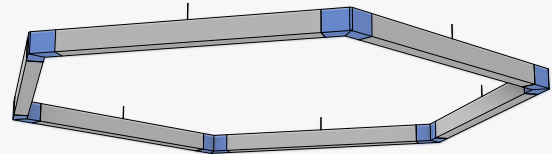

### Standard Configurations

SoftShapes® Hex modules are available in 45 different size configurations and 4 assembly types.\*

3 Assembly Types: All Ship Flat Packed  
(Corners included in Module Assembly)