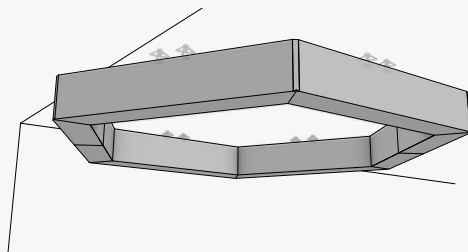

① Understanding the System

**Multiple Attachment Options**

In addition to adjustable drop locations, SoftShapes® also offers the flexibility of five different attachment options, including Direct Mount for both Wall and Ceiling applications.

**Cable Hung**

**All Thread**

**Strut Mount**

**Grid Mount**

**Direct Mount**

Available in both wall & ceiling attachment.