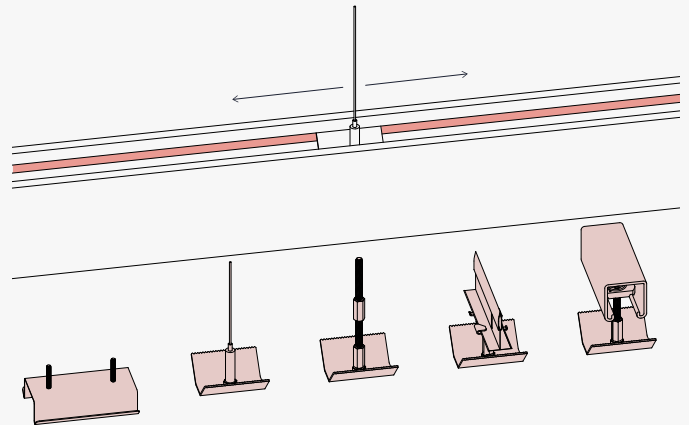

## Adjustable & Flexible Attachments

Accommodate various plenum and site conditions thanks to adjustable drop locations and 5 available attachment methods, allowing installation ceilings or walls.

Scan the QR or Click to Learn More about SoftShapes®