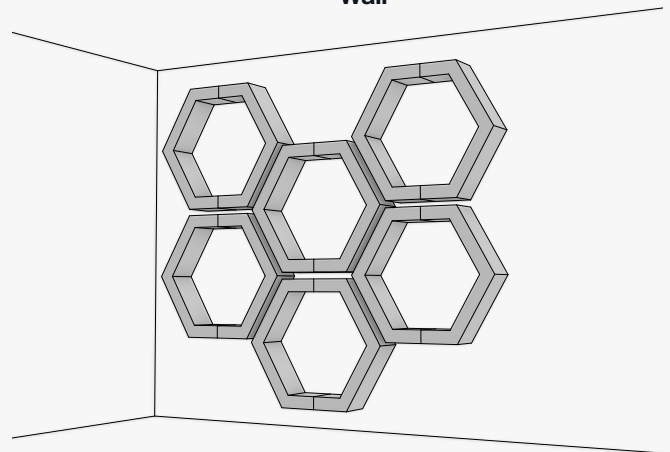

Wall

* Refer to the Installation Manual for more info.