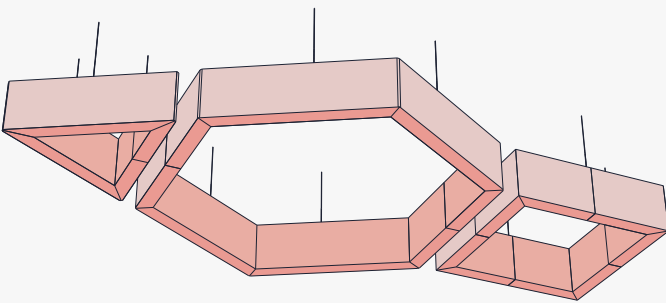

## Adjustable & Flexible Attachments

Accommodate various plenum and site conditions thanks to adjustable drop locations and 5 available attachment methods, allowing installation ceilings or walls.

Scan the QR or Click to Learn More about SoftShapes®

### Profiles to Suit Your Needs

SoftShapes® offers a wide range of available sizes that can be configured to best suit your needs. For example, align multiple shapes adjacent to each other or stack modules of varying sizes.