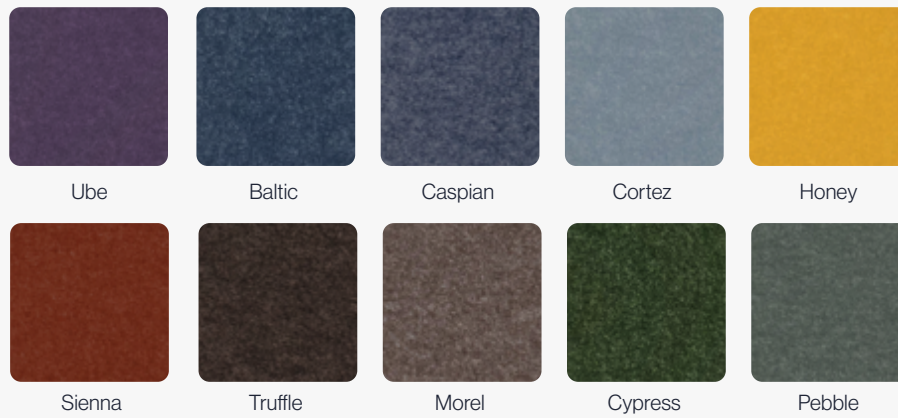

## 2 Available Finishes

### Baffle Color

**Soft Sound® Vivids**  
Standard

**Soft Sound® Elementals**  
Standard

**Soft Sound® Wood Texture**  
Premium

*i* As with natural wood, variation in color and grain is expected and grain will not align across panels.

### Baffle Color

**Soft Sound®  
Essentials**  
Standard

⚠ Modules may be comprised of Multiple Segments. Seams may be subtle in appearance due to the natural variation in wood texture.

Seaming Detail

⚠ Due to the nature of non-woven materials, light may pass through Soft Sound® in any thickness or color. A translucent appearance is most apparent in lighter colors and thin material when a light source is present behind the material. Arktura makes no claims or warranties about the material performing as opaque in any circumstance.