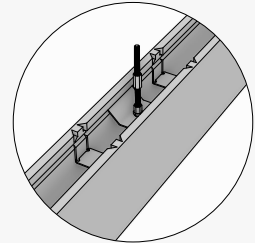

① Understanding the System

**Multiple Attachment Options**

In addition to adjustable drop locations, SoftShapes® also offers the flexibility of five different attachment options, including Direct Mount for both Wall and Ceiling applications.

**Cable Hung**

**All Thread**

**Strut Mount**

**Grid Mount**

**Direct Mount**

Available in both wall & ceiling attachment.