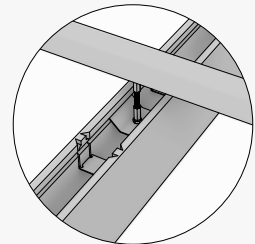

① Understanding the System

**Multiple Attachment Options**

In addition to adjustable drop locations, SoftShapes® also offers the flexibility of five different attachment options, including Direct Mount for both Wall and Ceiling applications.

**Cable Hung**

**All Thread**

**Strut Mount**

**Grid Mount**

**Direct Mount**

Available in both wall & ceiling attachment.