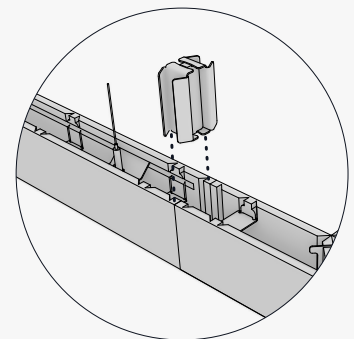

Joiner Bracket