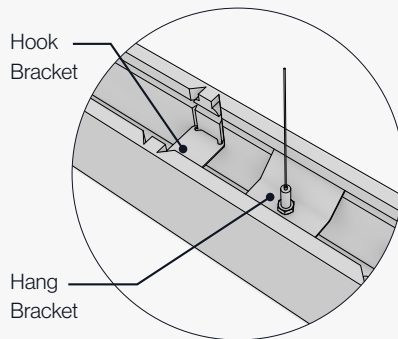

Hanging Bracket Attachment