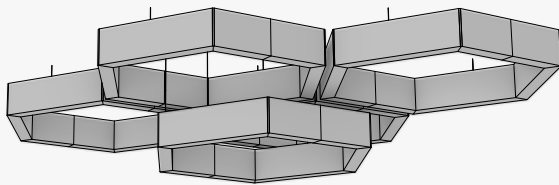

Overview

1 Understanding the System

2 Available Finishes

3 Product Specifications

1 Understand the System

Standard Configurations

SoftShapes® Hex modules are available in 45 different size configurations and 4 assembly types.*

Multiple Modules

SoftShapes® may be installed in tandem with multiple modules to create new layouts, both in ceiling and wall applications.

Ceiling

Wall

* Refer to the Installation Manual for more info.