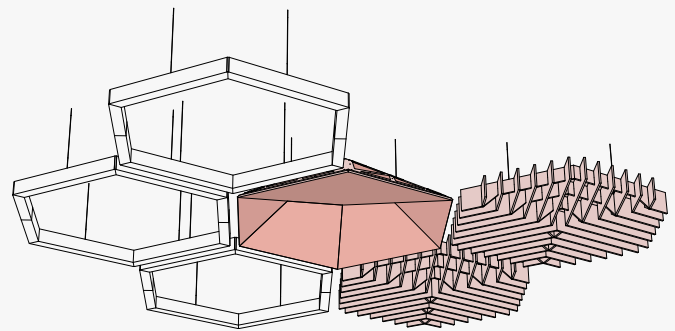

Compatible with SoundStar® & SoftGrid®

Select SoftShapes® Hex modules are compatible with Arktura's modular hexagonal acoustic cloud systems. Use together to bring transformative design variation to any space.